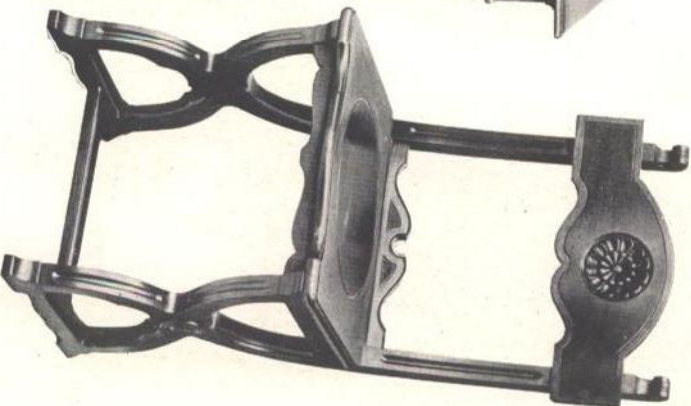

No. K 126
Solid Mahogany
Top 16 x 44 inches. Height 32 inches

No. D 676
Height 50 inches

Mirror No. K 126 1/2
20 x 30 inches

No. D 779
Height 36 inches

No. K 127
Solid Walnut
Top 20 x 48 inches. Height 30 inches.