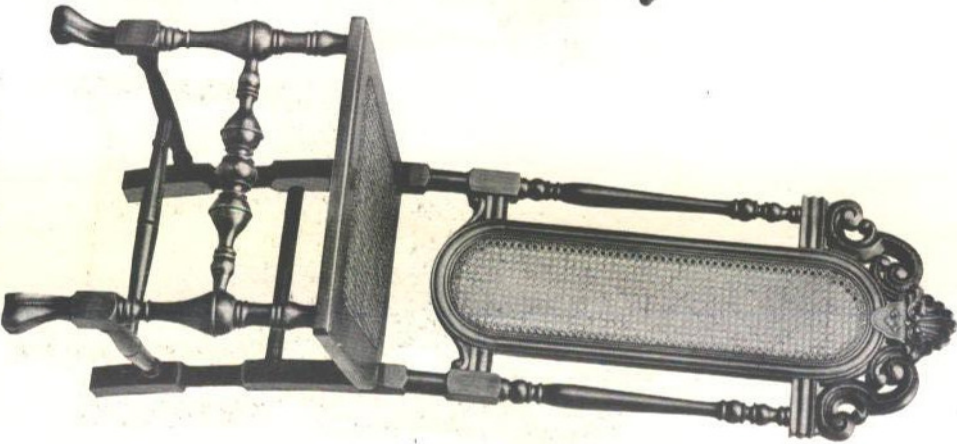

No. D 676
Height 50 inches

Mirror No. K 126 1/2
20 x 30 inches