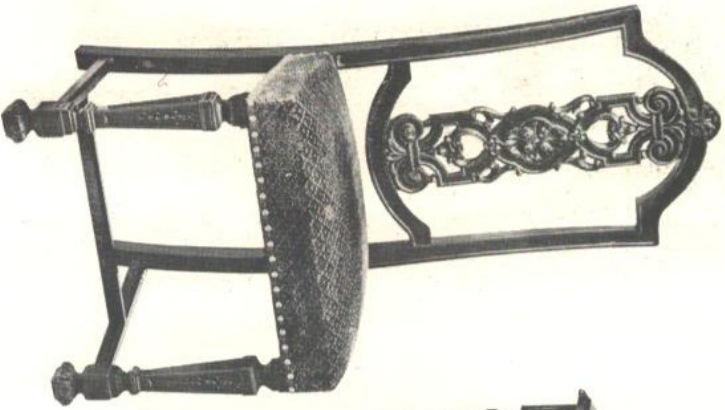

Mirror No. K 116½

No. D 765
Height 35 inches

No. K 117
Birch
Two Tone Enamel
Top 17 x 44. Height 30 inches
Mirror No. K 117½
18 x 26 inches

No. D 765
Height 35 inches

No. D 714
Height 46 inches

No. K 118
Solid Mahogany
Top 20 x 48. Height 32 inches
Mirror No. K 118½
18 x 28 inches

No. D 714
Height 46 inches

No. D 766

Height 42 inches

No. K 119

Solid Mahogany

Top 20 x 60 inches. Height 32 inches

No. D 766

Height 42 inches