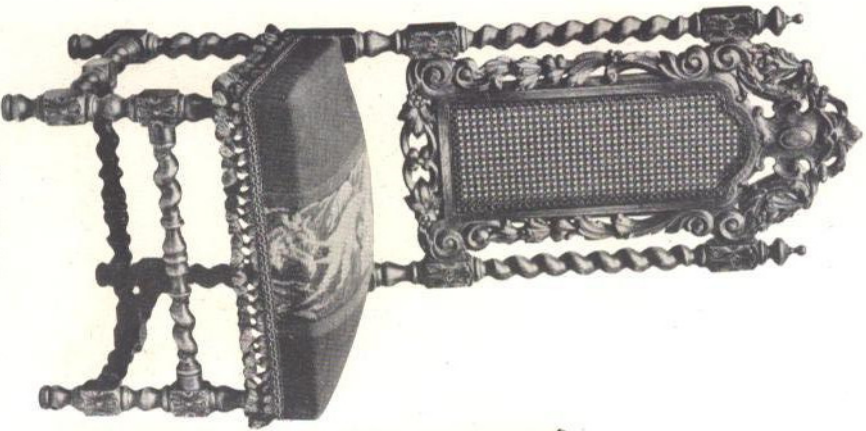

No. D 752

Height 49 inches