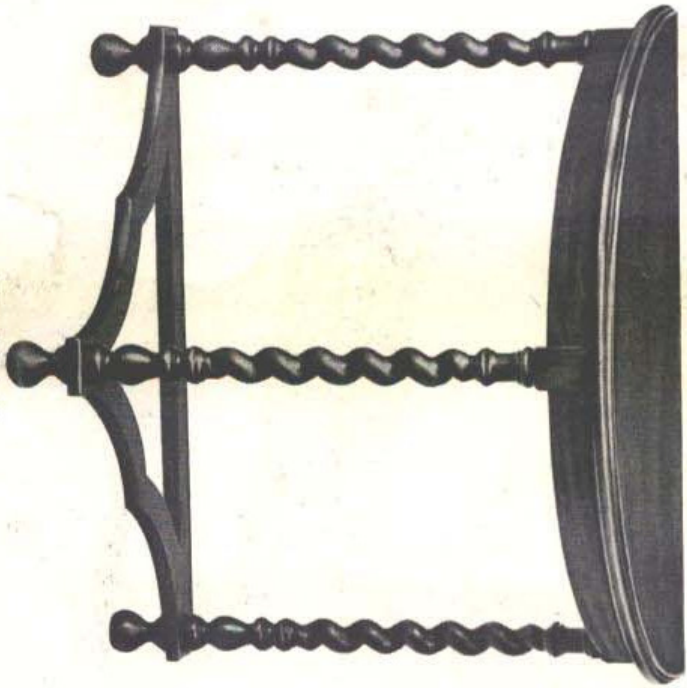

No. K 100

Solid Mahogany
Top 14 x 28. Height 24 inches