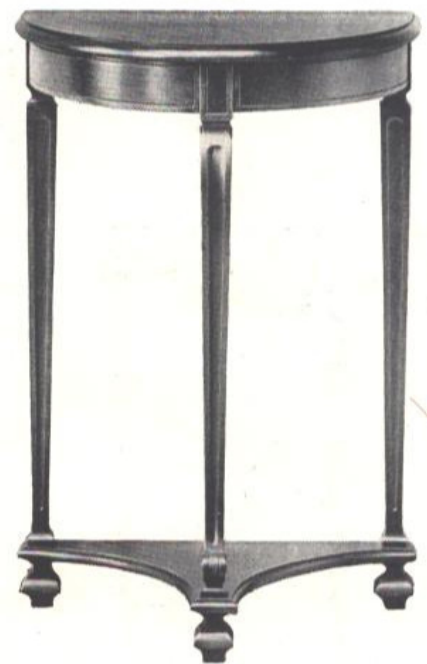

No. K 123

Solid Mahogany
Top 11 x 20. Height 30 inches

Mirror No. K 123½
10 x 28 inches