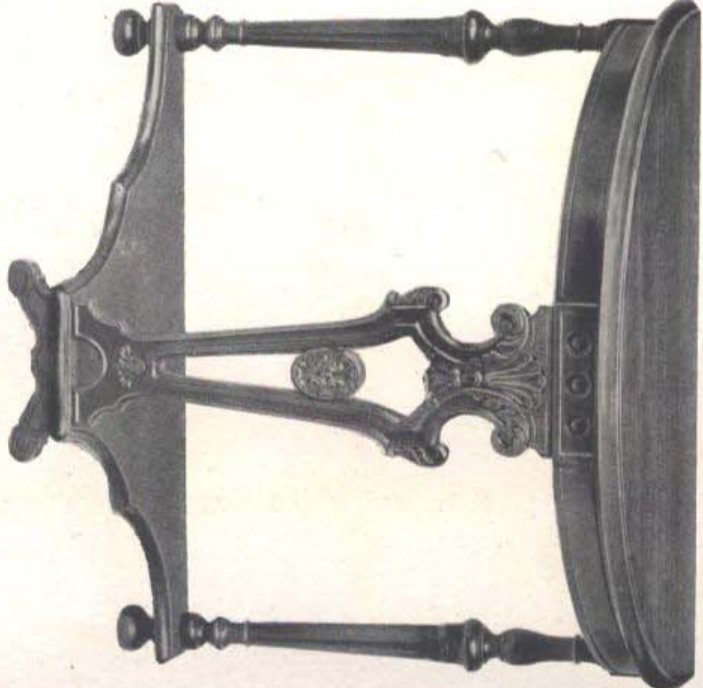

No. K 93
Combination Gum and Mahogany
Top 13 x 26. Height 24 inches

No. K 94
Combination Gum and Mahogany
Top 13 x 26. Height 22 inches

No. K 100

Solid Mahogany
Top 14 x 28. Height 24 inches

No. K 98

Solid Walnut
Top 13 x 26. Height 22 inches