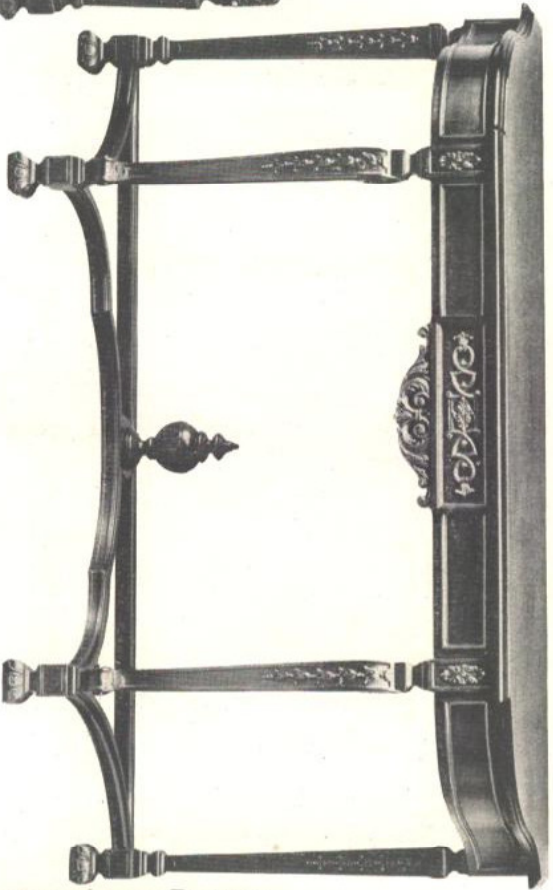

Mirror No. K 116½

No. D 765
Height 35 inches

No. K 117
Birch
Two Tone Enamel
Top 17 x 44. Height 30 inches
Mirror No. K 117½
18 x 26 inches

No. D 765
Height 35 inches

No. D 714
Height 46 inches

No. K 118
Solid Mahogany
Top 20 x 48. Height 32 inches
Mirror No. K 118½
18 x 28 inches

No. D 714
Height 46 inches

No. D 766

Height 42 inches

No. K 119

Solid Mahogany

Top 20 x 60 inches. Height 32 inches

No. D 766

Height 42 inches