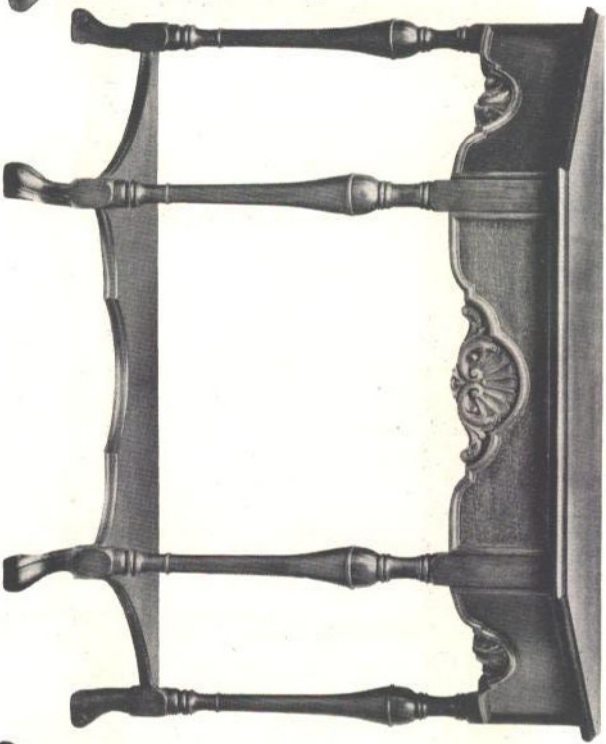

No. K 121

Solid Mahogany

Top 20 x 56 inches. Height 32 inches

No. D 764

Height 38 inches

Mirror No. K 121½

18 x 30 inches

No. D 676
Height 50 inches