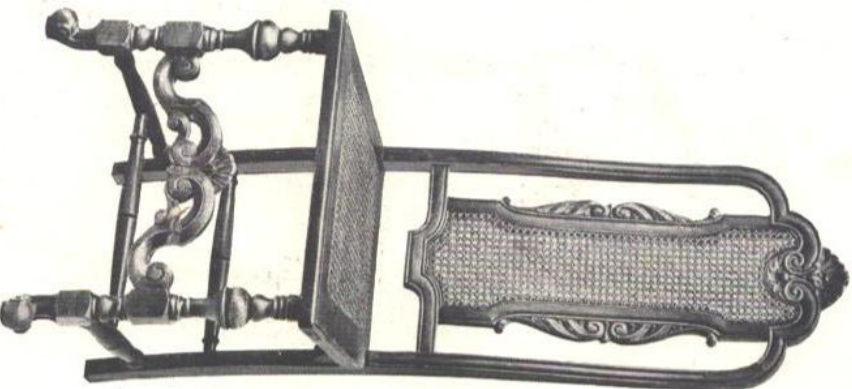

Mirror No. K 116½

No. D 765
Height 35 inches

No. K 117
Birch
Two Tone Enamel
Top 17 x 44. Height 30 inches
Mirror No. K 117½
18 x 26 inches

No. D 765
Height 35 inches

No. D 714
Height 46 inches

No. K 118
Solid Mahogany
Top 20 x 48. Height 32 inches
Mirror No. K 118½
18 x 28 inches