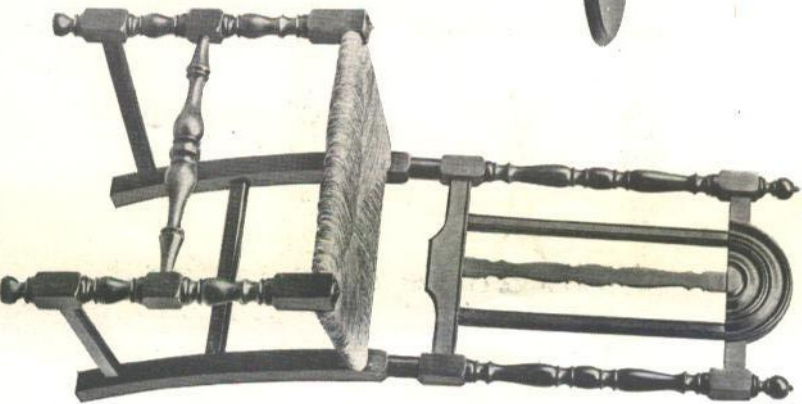

No. K 116
Solid Mahogany
Top 18 x 54. Height 30 inches

Mirror No. K 116½
16 x 28 inches

No. D 761
Height 41 inches

No. D 761
Height 41 inches

No. K 116
Solid Mahogany
Top 18 x 54. Height 30 inches

No. D 761
Height 41 inches