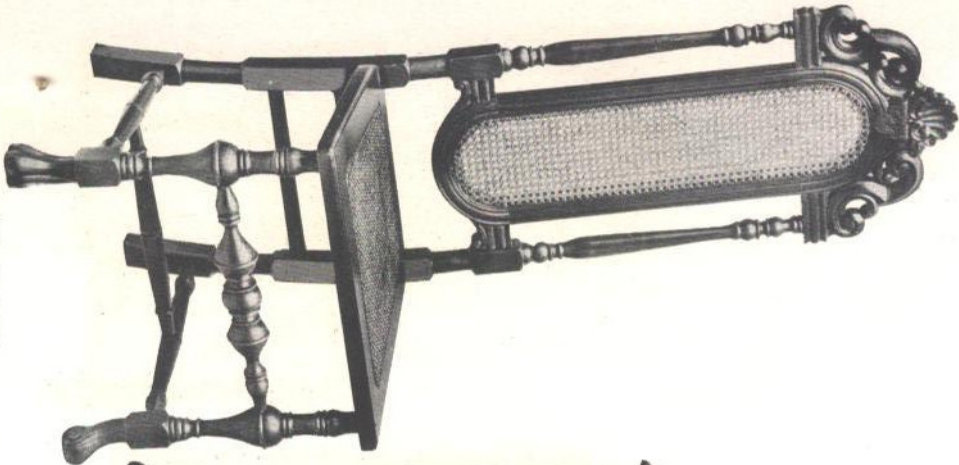

No. K 121

Solid Mahogany

Top 20 x 56 inches. Height 32 inches

No. D 764

Height 38 inches

Mirror No. K 121½

18 x 30 inches

No. D 676
Height 50 inches