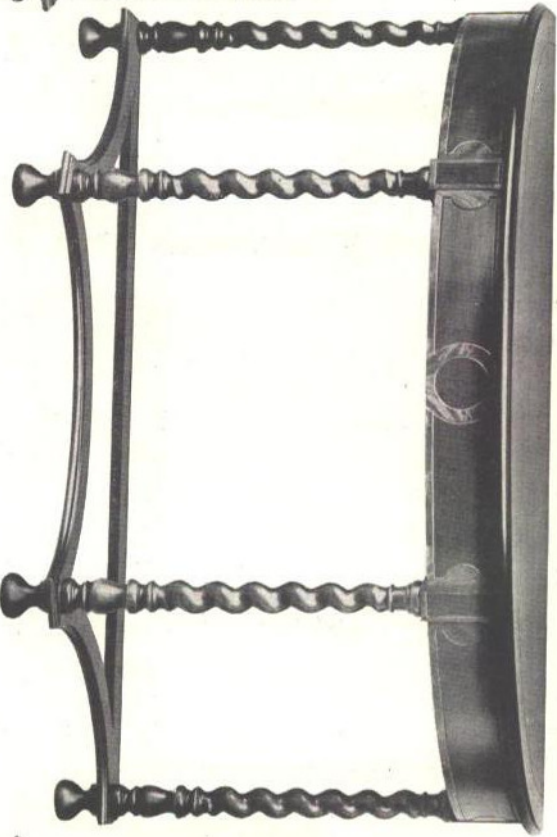

Mirror No. K 119 1/2

20 x 32 inches

No. D 763
Height 42 inches

No. K 120
Solid Walnut
Top 18 x 54 inches. Height 32 inches

No. D 763
Height 42 inches

Mirror No. K 120 1/2
18 x 28 inches

No. D 764

Height 38 inches