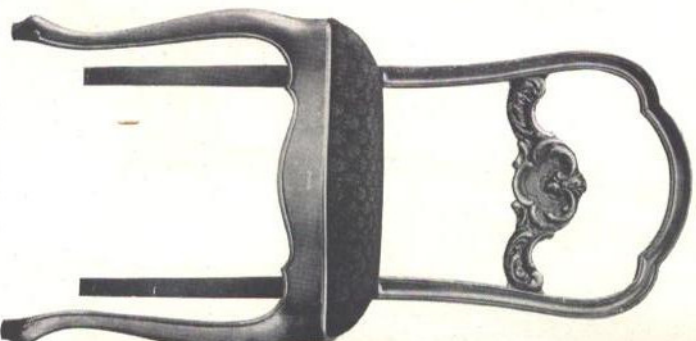

No. D 765
Height 35 inches