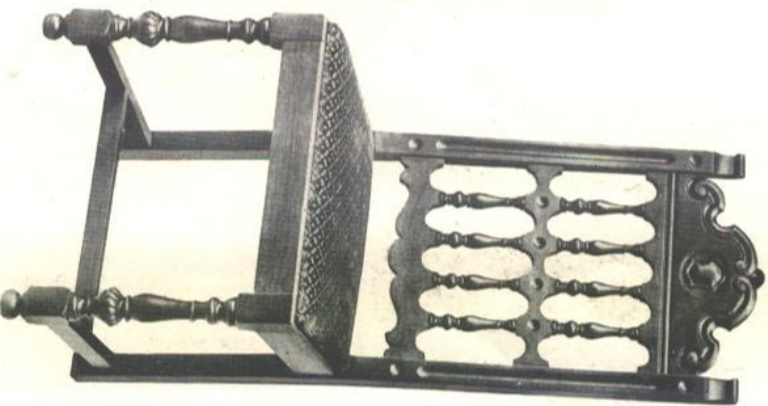

Mirror No. K 119 1/2

20 x 32 inches

No. D 763
Height 42 inches

No. K 120
Solid Walnut
Top 18 x 54 inches. Height 32 inches

No. D 763
Height 42 inches

Mirror No. K 120 1/2
18 x 28 inches

No. D 764

Height 38 inches