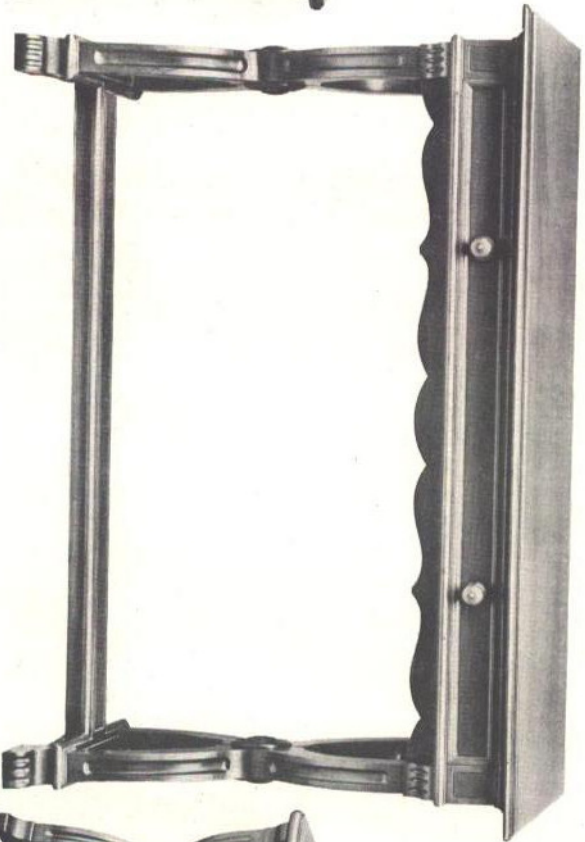

No. K 126
Solid Mahogany
Top 16 x 44 inches. Height 32 inches

No. D 676
Height 50 inches

Mirror No. K 126 1/2
20 x 30 inches

No. D 779
Height 36 inches

No. K 127
Solid Walnut
Top 20 x 48 inches. Height 30 inches.