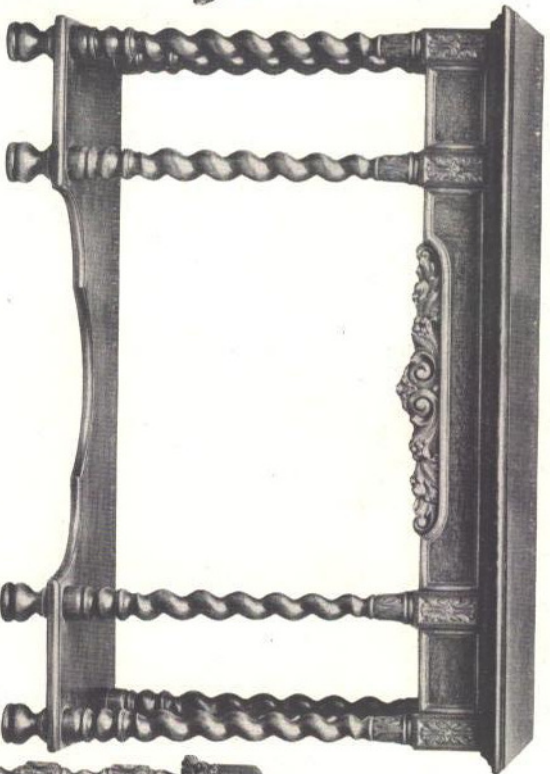

No. K 126
Solid Mahogany
Top 16 x 44 inches. Height 32 inches

No. D 676
Height 50 inches

Mirror No. K 126 1/2
20 x 30 inches

No. D 779
Height 36 inches

No. K 127
Solid Walnut
Top 20 x 48 inches. Height 30 inches.

No. D 779
Height 36 inches

Mirror No. K 127 1/2
18 x 30 inches

No. D 752

Height 49 inches

No. K 128

Quartered Oak
Top 16 x 48 inches. Height 32 inches

No. D 752

Height 49 inches