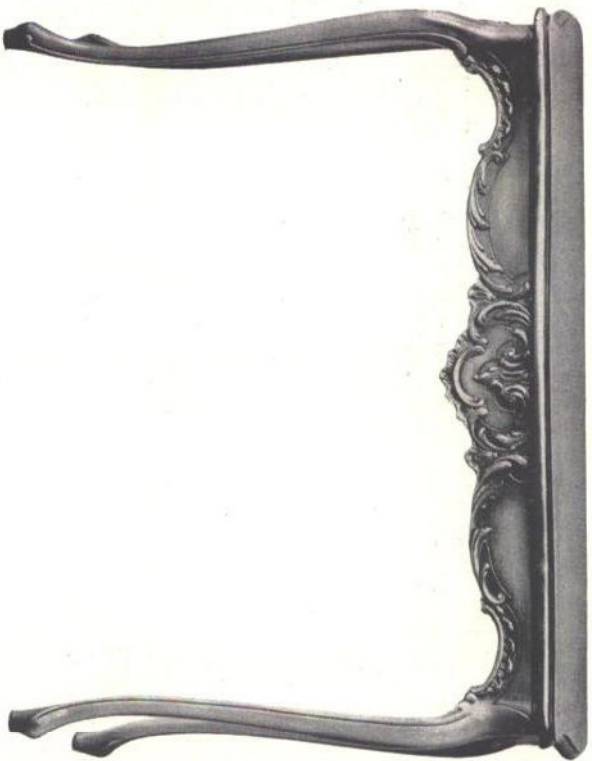

No. K 116
Solid Mahogany
Top 18 x 54. Height 30 inches

Mirror No. K 116½
16 x 28 inches

No. D 761
Height 41 inches

No. D 761
Height 41 inches

No. K 116
Solid Mahogany
Top 18 x 54. Height 30 inches

No. D 761
Height 41 inches

Mirror No. K 116½

No. D 765
Height 35 inches

No. K 117
Birch
Two Tone Enamel
Top 17 x 44. Height 30 inches
Mirror No. K 117½
18 x 26 inches

No. D 765
Height 35 inches

No. D 714
Height 46 inches

No. K 118
Solid Mahogany
Top 20 x 48. Height 32 inches
Mirror No. K 118½
18 x 28 inches

No. D 714
Height 46 inches

No. D 766

Height 42 inches

No. K 119

Solid Mahogany

Top 20 x 60 inches. Height 32 inches

No. D 766

Height 42 inches