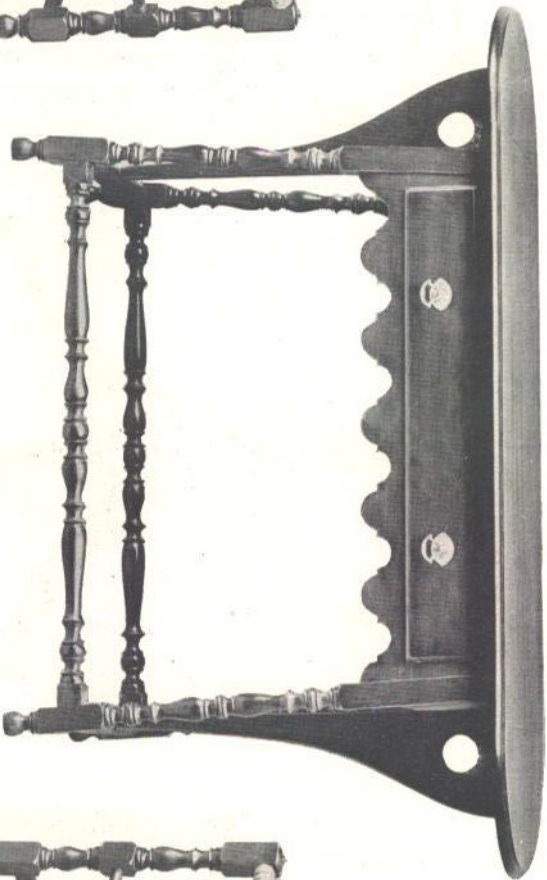

No. K 116
Solid Mahogany
Top 18 x 54. Height 30 inches

Mirror No. K 116½
16 x 28 inches

No. D 761
Height 41 inches

No. D 761
Height 41 inches

No. K 116
Solid Mahogany
Top 18 x 54. Height 30 inches

No. D 761
Height 41 inches