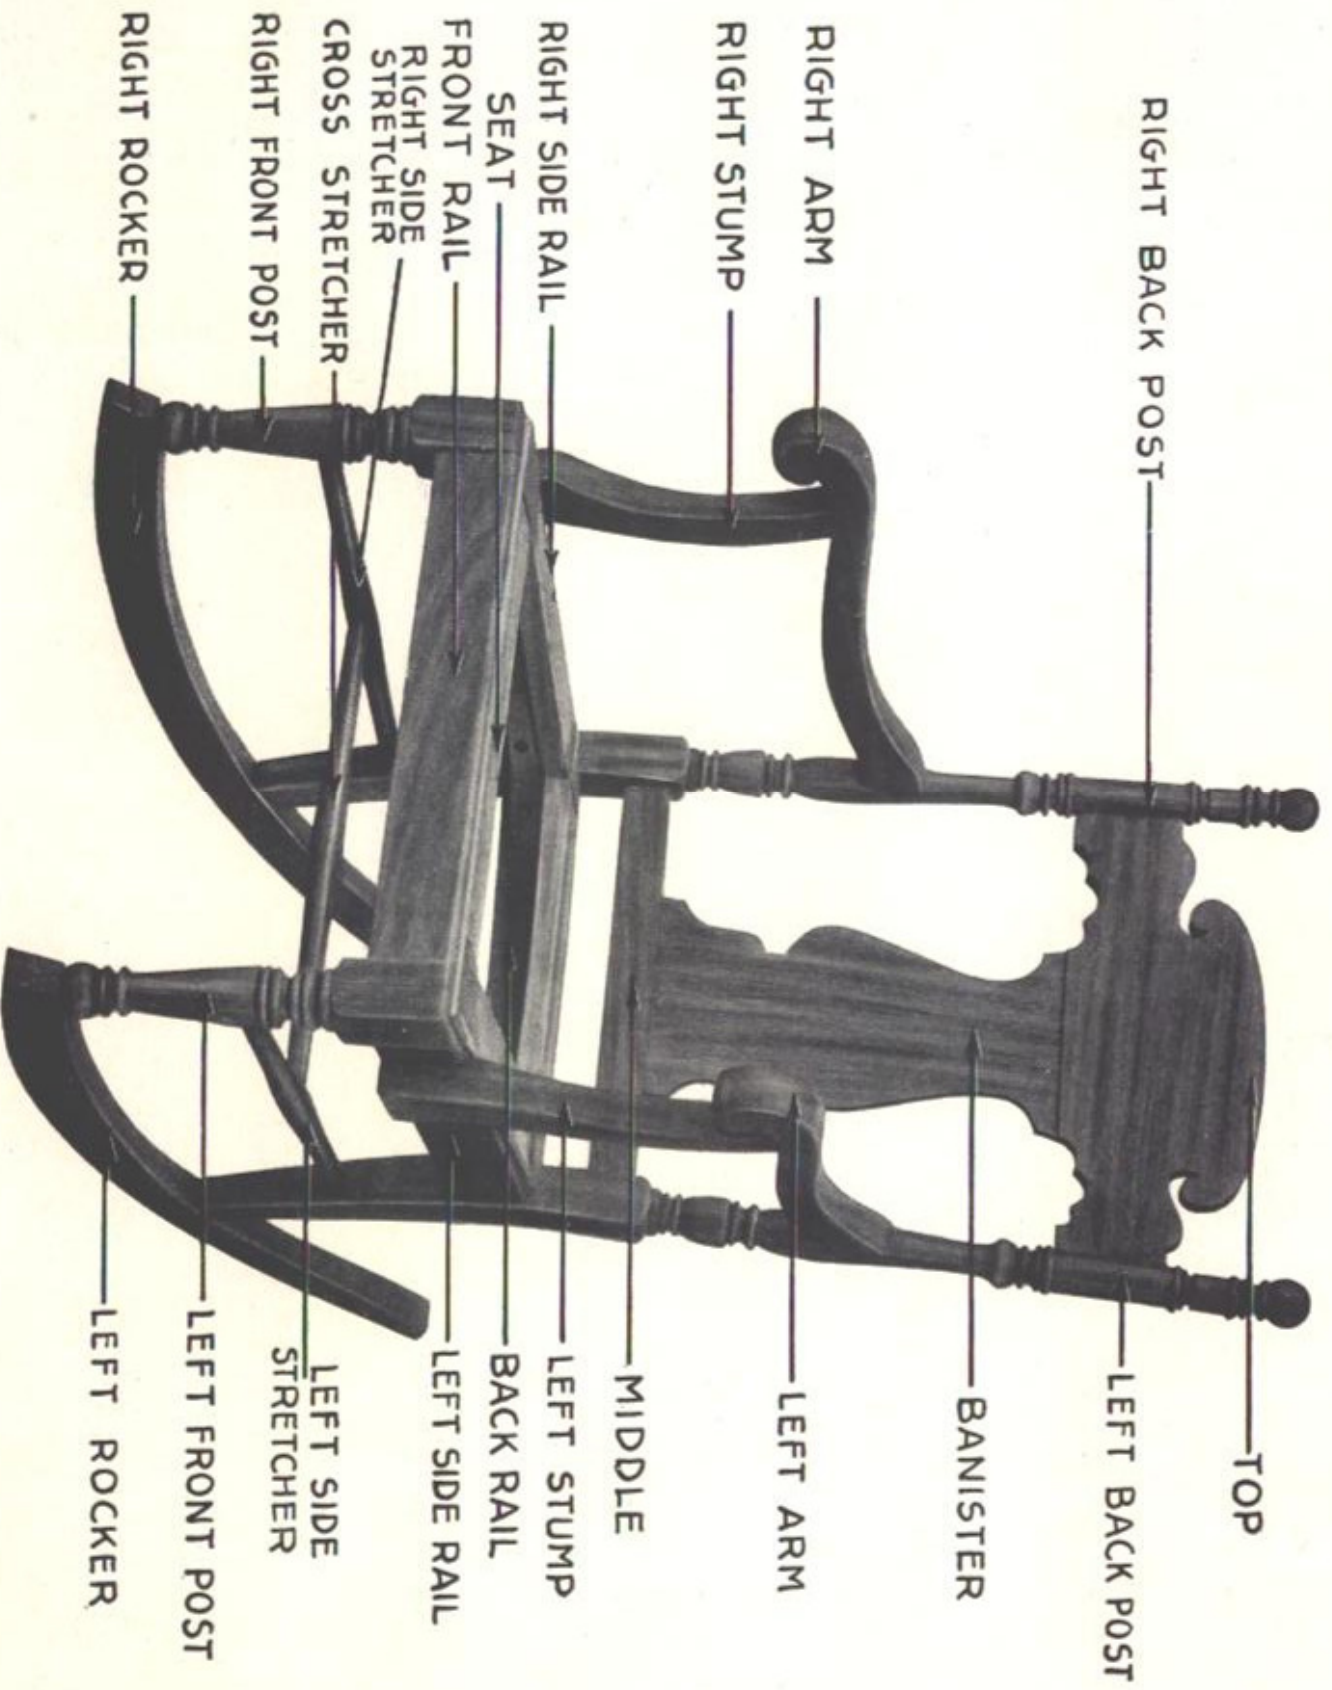

RIGHT BACK POST

TOP

LEFT BACK POST

BANISTER

LEFT ARM

LEFT STUMP

MIDDLE

LEFT SIDE RAIL

BACK RAIL

LEFT SIDE STRETCHER

LEFT FRONT POST

LEFT ROCKER

RIGHT ARM

RIGHT STUMP

RIGHT SIDE RAIL

SEAT

FRONT RAIL

RIGHT SIDE STRETCHER

CROSS STRETCHER

RIGHT FRONT POST

RIGHT ROCKER