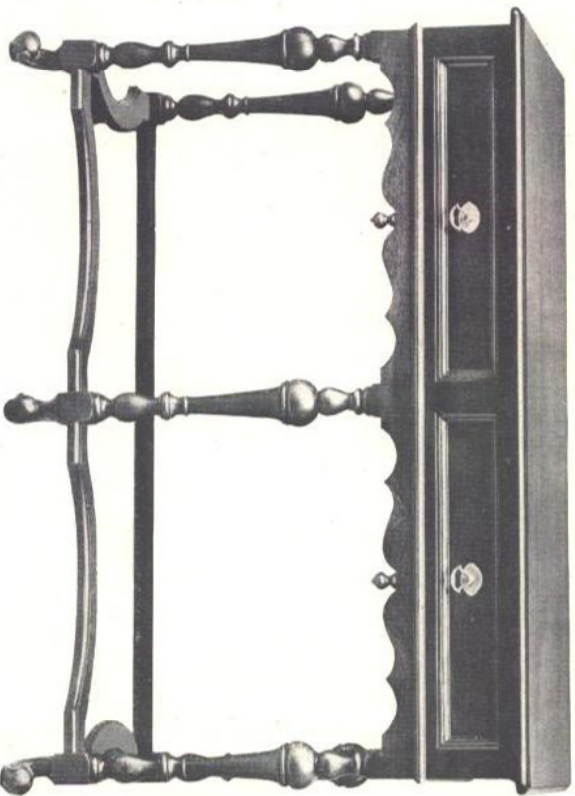

Mirror No. K 116½

No. D 765
Height 35 inches

No. K 117
Birch
Two Tone Enamel
Top 17 x 44. Height 30 inches
Mirror No. K 117½
18 x 26 inches

No. D 765
Height 35 inches

No. D 714
Height 46 inches

No. K 118
Solid Mahogany
Top 20 x 48. Height 32 inches
Mirror No. K 118½
18 x 28 inches

No. D 714
Height 46 inches

No. D 766

Height 42 inches

No. K 119

Solid Mahogany

Top 20 x 60 inches. Height 32 inches

No. D 766

Height 42 inches