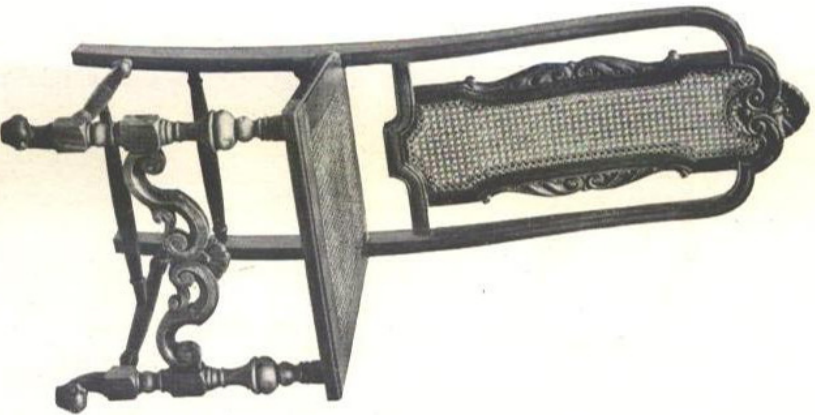

Mirror No. K 116½

No. D 765
Height 35 inches

No. K 117
Birch
Two Tone Enamel
Top 17 x 44. Height 30 inches
Mirror No. K 117½
18 x 26 inches

No. D 765
Height 35 inches

No. D 714
Height 46 inches

No. K 118
Solid Mahogany
Top 20 x 48. Height 32 inches
Mirror No. K 118½
18 x 28 inches