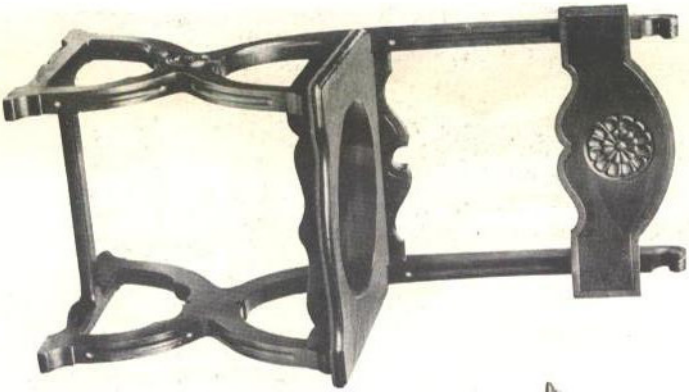

No. D 779
Height 36 inches