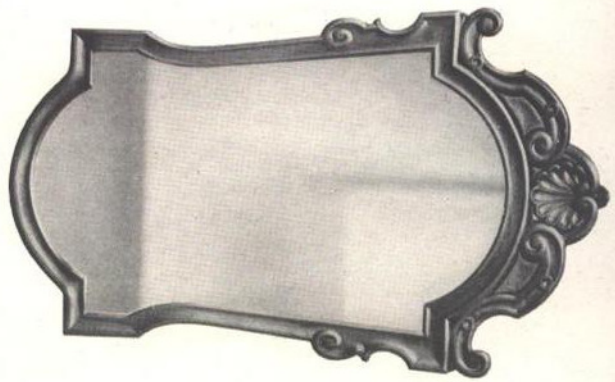

No. D 779
Height 36 inches