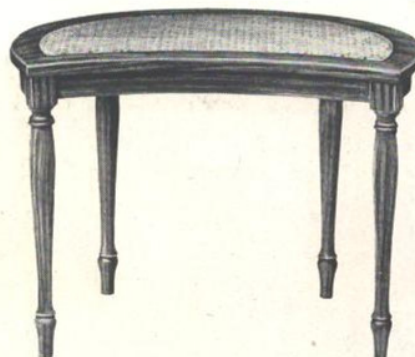

No. A 749

Gum
Mahogany Finish
Walnut Finish
Top 15 x 24. Height 18 inches