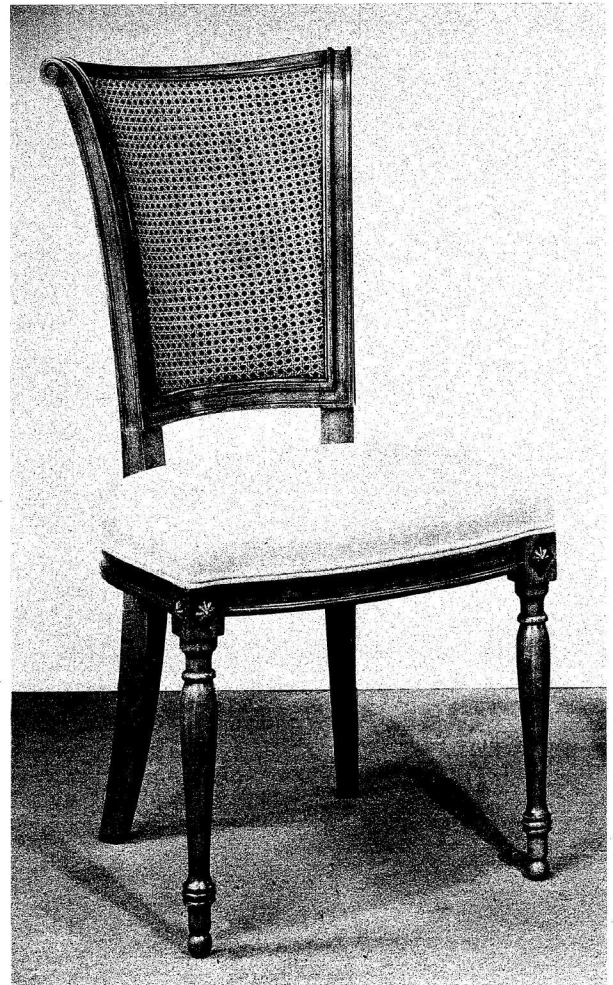

No. 2396 Side Chair Solid Cherry

Height 43 $\frac{1}{2}$ Depth of Seat 18 $\frac{1}{2}$
Width across Front 20
Foam Rubber Seat Pad

No. 2397 Arm Chair Solid Cherry

Height 43 $\frac{1}{2}$ Depth of Seat 18 $\frac{1}{2}$
Width across Front 20
Foam Rubber Seat Pad

No. 136 Antique Ebony
(Gold decorations)

No. 1372 Solid Cherry

Height 36 Depth of Seat 18½
Width across Front 20
Foam Rubber Seat

No. 1373 Solid Cherry

Height 36 Depth of Seat 20
Width across Front 23
Foam Rubber Seat

No. 2485 Solid Cherry

Height 37 Depth of Seat 20½
Width across Front 23½

Foam Rubber Seat

Note: No. 2487 Same as No. 2485,
but with 42" Height.

No. 2484 Solid Cherry

Height 37 Depth of Seat 19
Width across Front 19

Foam Rubber Seat

Note: No. 2486 Same as No. 2484,
but with 42" Height.

No. 178 Solid Cherry
Height $35\frac{1}{2}$ Depth of Seat $16\frac{1}{2}$
Width across Front 19
Foam Rubber Seat

No. 179 Solid Cherry
Height 36 Depth of Seat $18\frac{1}{2}$
Width across Front $21\frac{1}{2}$
Foam Rubber Seat