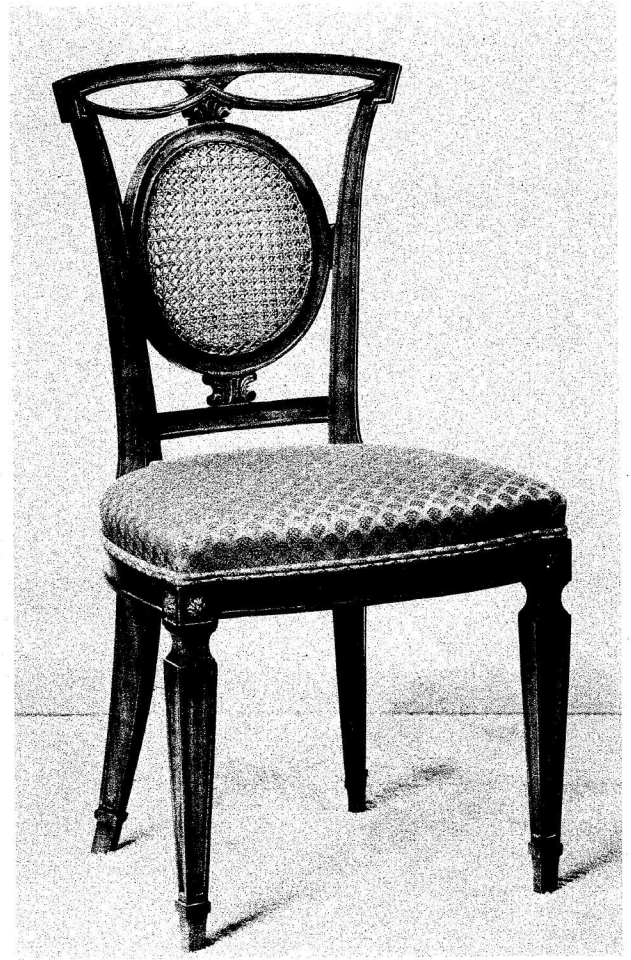

No. 2485 Solid Cherry

Height 37 Depth of Seat 20½
Width across Front 23½

Foam Rubber Seat

Note: No. 2487 Same as No. 2485,
but with 42" Height.

No. 2484 Solid Cherry

Height 37 Depth of Seat 19
Width across Front 19

Foam Rubber Seat

Note: No. 2486 Same as No. 2484,
but with 42" Height.

No. 178 Solid Cherry
Height $35\frac{1}{2}$ Depth of Seat $16\frac{1}{2}$
Width across Front 19
Foam Rubber Seat

No. 179 Solid Cherry
Height 36 Depth of Seat $18\frac{1}{2}$
Width across Front $21\frac{1}{2}$
Foam Rubber Seat