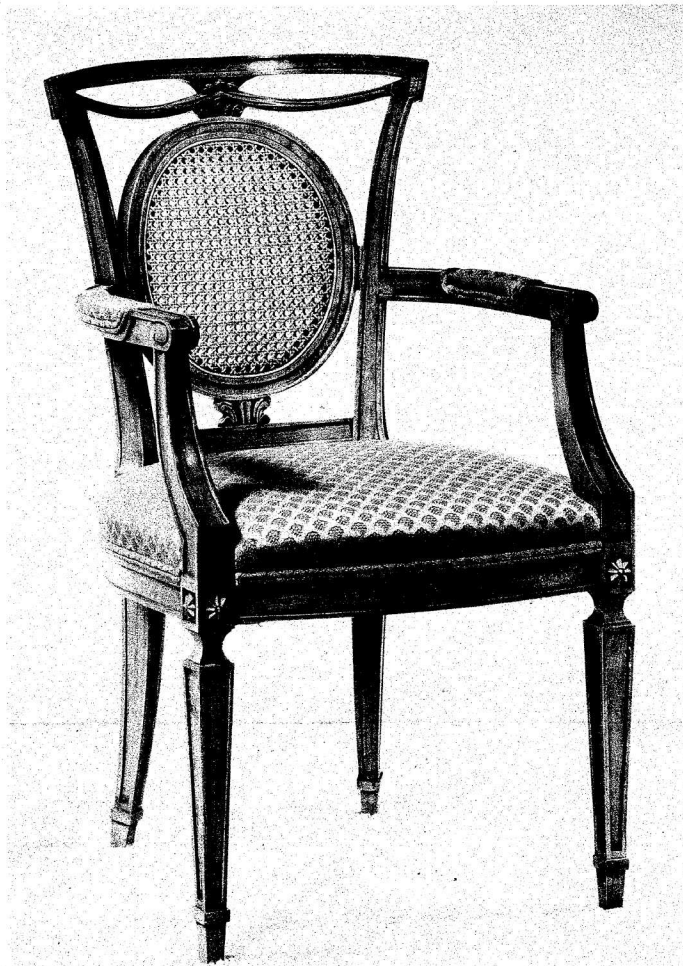

No. 2485 Solid Cherry

Height 37 Depth of Seat 20½
Width across Front 23½

Foam Rubber Seat

Note: No. 2487 Same as No. 2485,
but with 42" Height.

No. 2484 Solid Cherry

Height 37 Depth of Seat 19
Width across Front 19

Foam Rubber Seat

Note: No. 2486 Same as No. 2484,
but with 42" Height.

No. 178 Solid Cherry
Height $35\frac{1}{2}$ Depth of Seat $16\frac{1}{2}$
Width across Front 19
Foam Rubber Seat

No. 179 Solid Cherry
Height 36 Depth of Seat $18\frac{1}{2}$
Width across Front $21\frac{1}{2}$
Foam Rubber Seat