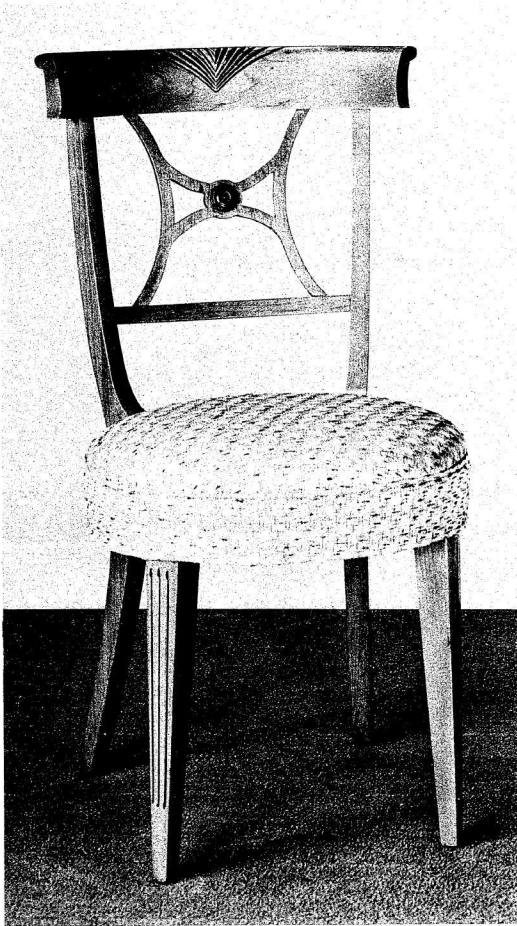

No. 2396 Side Chair Solid Cherry

Height 43 $\frac{1}{2}$ Depth of Seat 18 $\frac{1}{2}$
Width across Front 20
Foam Rubber Seat Pad

No. 2397 Arm Chair Solid Cherry

Height 43 $\frac{1}{2}$ Depth of Seat 18 $\frac{1}{2}$
Width across Front 20
Foam Rubber Seat Pad

No. 154 Solid Cherry

Height 36 Depth of Seat 21

Width across Front 22

Foam Rubber Seat

GRAND RAPIDS, MICHIGAN

GRAND RAPIDS, MICHIGAN

No. 136 Solid Cherry
Height 33 Depth of Seat 17
Width across Front 17
Foam Rubber Seat

No. 136 Antique Ebony
(Gold decorations)

No. 1372 Solid Cherry

Height 36 Depth of Seat 18½
Width across Front 20
Foam Rubber Seat

No. 1373 Solid Cherry

Height 36 Depth of Seat 20
Width across Front 23
Foam Rubber Seat

No. 2485 Solid Cherry

Height 37 Depth of Seat 20½
Width across Front 23½

Foam Rubber Seat

Note: No. 2487 Same as No. 2485,
but with 42" Height.

No. 2484 Solid Cherry

Height 37 Depth of Seat 19
Width across Front 19