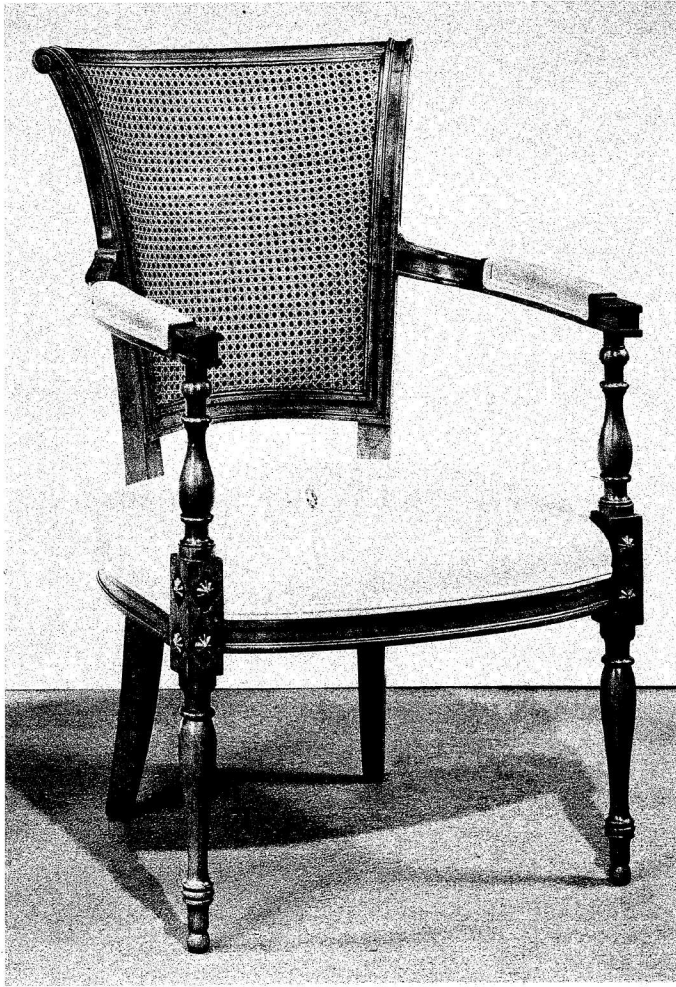

No. 136 Antique Ebony
(Gold decorations)

No. 1372 Solid Cherry

Height 36 Depth of Seat 18½
Width across Front 20
Foam Rubber Seat

No. 1373 Solid Cherry

Height 36 Depth of Seat 20
Width across Front 23
Foam Rubber Seat

No. 2485 Solid Cherry

Height 37 Depth of Seat 20½
Width across Front 23½

Foam Rubber Seat

Note: No. 2487 Same as No. 2485,
but with 42" Height.

No. 2484 Solid Cherry

Height 37 Depth of Seat 19
Width across Front 19