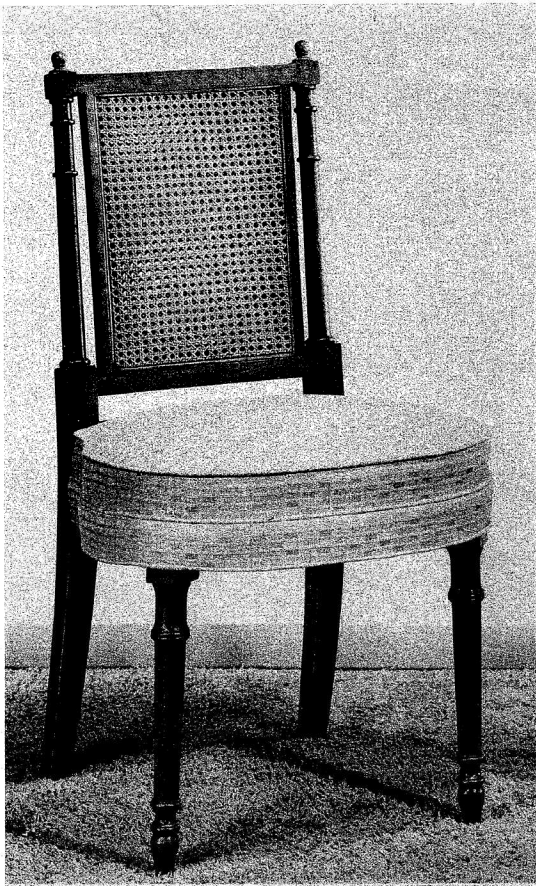

No. 2396 Side Chair Solid Cherry

Height 43 $\frac{1}{2}$ Depth of Seat 18 $\frac{1}{2}$
Width across Front 20
Foam Rubber Seat Pad

No. 2397 Arm Chair Solid Cherry

Height 43 $\frac{1}{2}$ Depth of Seat 18 $\frac{1}{2}$
Width across Front 20
Foam Rubber Seat Pad

No. 154 Solid Cherry

Height 36 Depth of Seat 21

Width across Front 22

Foam Rubber Seat

GRAND RAPIDS, MICHIGAN

GRAND RAPIDS, MICHIGAN

No. 136 Solid Cherry
Height 33 Depth of Seat 17
Width across Front 17
Foam Rubber Seat

No. 136 Antique Ebony
(Gold decorations)

No. 1372 Solid Cherry

Height 36 Depth of Seat 18½
Width across Front 20
Foam Rubber Seat

No. 1373 Solid Cherry

Height 36 Depth of Seat 20
Width across Front 23
Foam Rubber Seat

No. 2485 Solid Cherry

Height 37 Depth of Seat 20½
Width across Front 23½

Foam Rubber Seat

Note: No. 2487 Same as No. 2485,
but with 42" Height.

No. 2484 Solid Cherry

Height 37 Depth of Seat 19
Width across Front 19