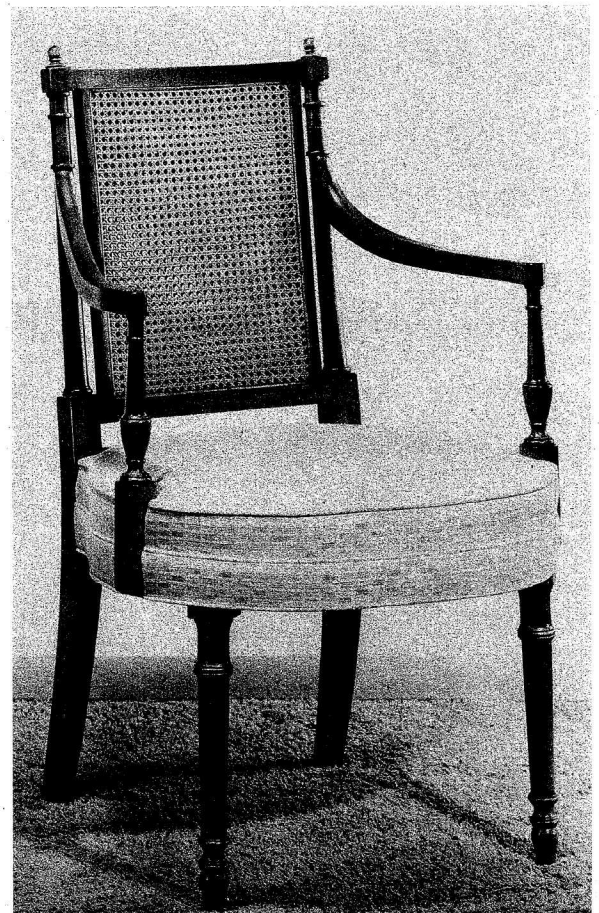

No. 2396 Side Chair Solid Cherry

Height 43 $\frac{1}{2}$ Depth of Seat 18 $\frac{1}{2}$
Width across Front 20
Foam Rubber Seat Pad

No. 2397 Arm Chair Solid Cherry

Height 43 $\frac{1}{2}$ Depth of Seat 18 $\frac{1}{2}$
Width across Front 20
Foam Rubber Seat Pad

No. 154 Solid Cherry

Height 36 Depth of Seat 21

Width across Front 22

Foam Rubber Seat

GRAND RAPIDS, MICHIGAN

GRAND RAPIDS, MICHIGAN

No. 136 Solid Cherry
Height 33 Depth of Seat 17
Width across Front 17
Foam Rubber Seat

No. 136 Antique Ebony
(Gold decorations)

No. 1372 Solid Cherry

Height 36 Depth of Seat 18½
Width across Front 20
Foam Rubber Seat

No. 1373 Solid Cherry

Height 36 Depth of Seat 20
Width across Front 23
Foam Rubber Seat

No. 2485 Solid Cherry

Height 37 Depth of Seat 20½
Width across Front 23½

Foam Rubber Seat

Note: No. 2487 Same as No. 2485,
but with 42" Height.

No. 2484 Solid Cherry

Height 37 Depth of Seat 19
Width across Front 19