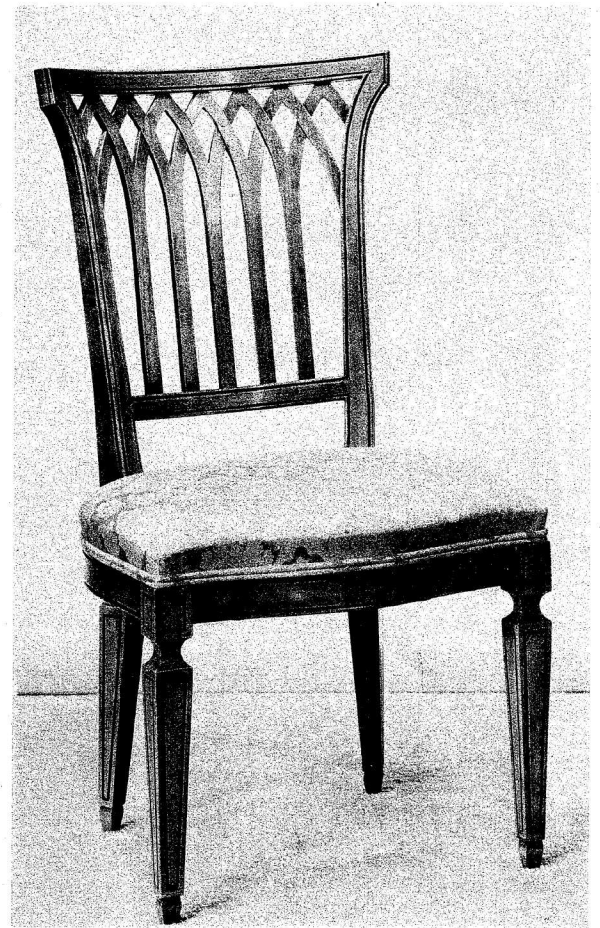

OFFICE COPY

CREATORS OF FINE CHAIRS

Michigan
Chair Co.

GRAND RAPIDS, MICHIGAN

No. 154 Solid Cherry
Height 36 Depth of Seat 21
Width across Front 22
Foam Rubber Seat

GRAND RAPIDS, MICHIGAN

No. 152 Solid Cherry
Height 35 Depth of Seat 18
Width across Front 20½
Foam Rubber Seat

GRAND RAPIDS, MICHIGAN

No. 153 Solid Cherry
Height 35 Depth of Seat 19
Width across Front 22
Foam Rubber Seat

No. 174 Solid Cherry
Height $35\frac{1}{2}$ Depth of Seat $18\frac{1}{2}$
Width across Front 20
Foam Rubber Seat

No. 175 Solid Cherry
Height 36 Depth of Seat $19\frac{1}{2}$
Width across Front 23
Foam Rubber Seat

No. 124 Solid Cherry
Height 35 Depth of Seat 16
Width across Front 18
Foam Rubber Seat

No. 125 Solid Cherry
Height 36 $\frac{1}{2}$ Depth of Seat 18
Width across Front 20
Foam Rubber Seat