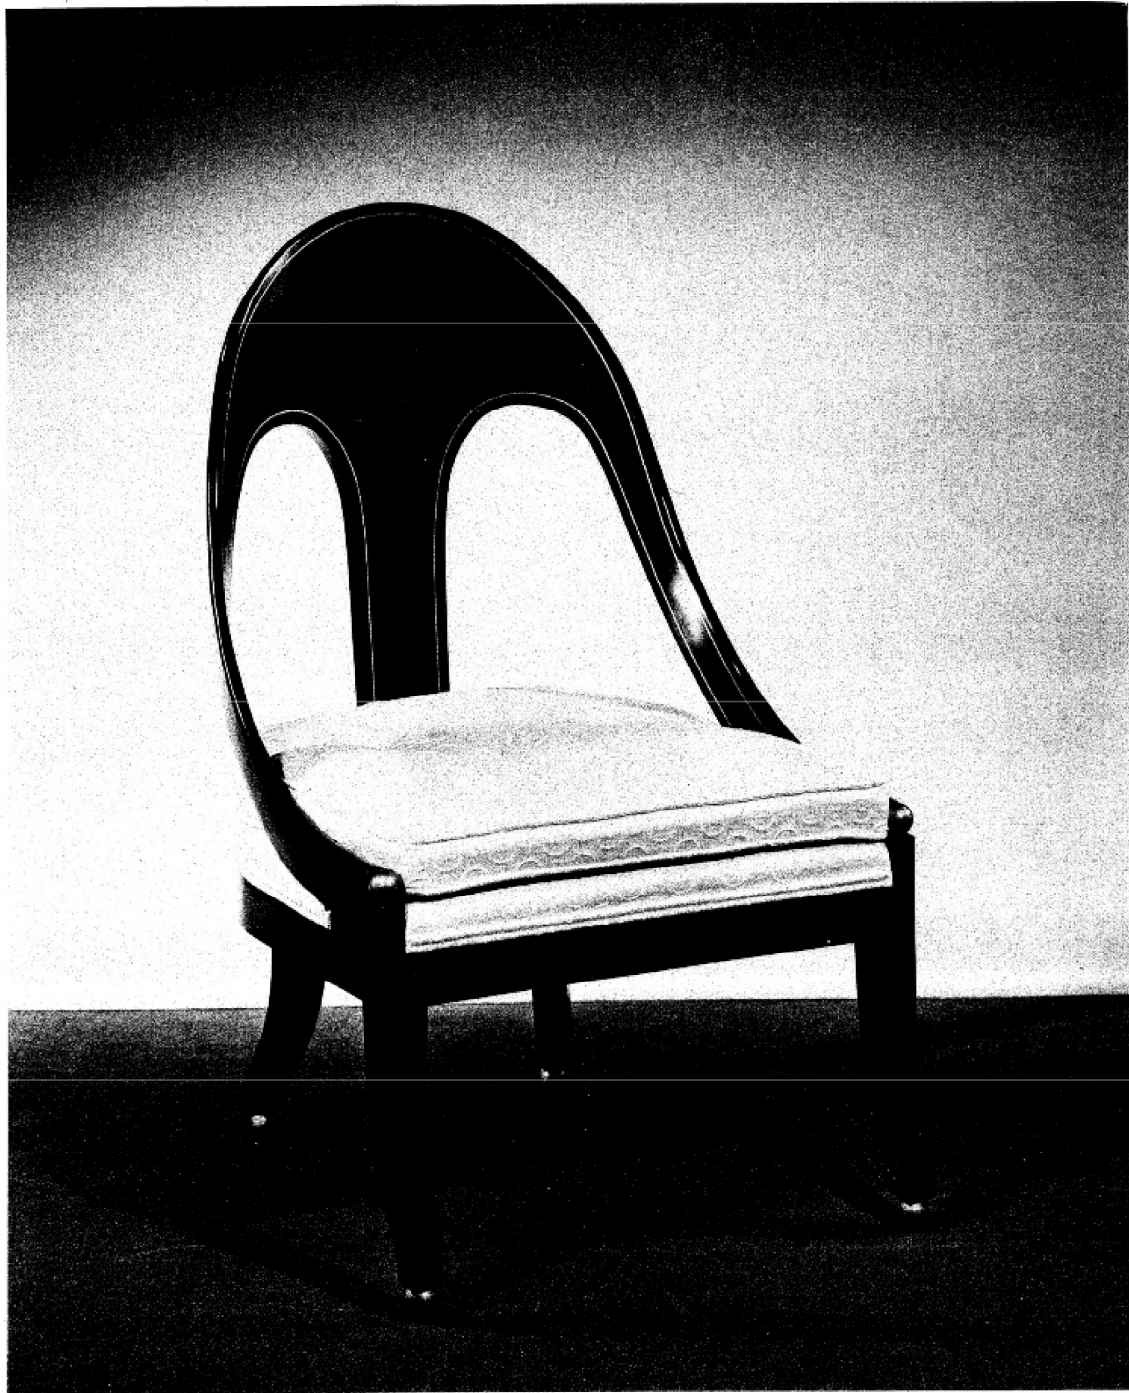

OFFICE COPY

CREATORS OF FINE CHAIRS

Michigan
Chair Co.

GRAND RAPIDS, MICHIGAN

No. 154 Solid Cherry
Height 36 Depth of Seat 21
Width across Front 22
Foam Rubber Seat

GRAND RAPIDS, MICHIGAN

No. 152 Solid Cherry
Height 35 Depth of Seat 18
Width across Front 20½
Foam Rubber Seat

GRAND RAPIDS, MICHIGAN

No. 153 Solid Cherry
Height 35 Depth of Seat 19
Width across Front 22
Foam Rubber Seat

No. 174 Solid Cherry
Height $35\frac{1}{2}$ Depth of Seat $18\frac{1}{2}$
Width across Front 20
Foam Rubber Seat

No. 175 Solid Cherry
Height 36 Depth of Seat $19\frac{1}{2}$
Width across Front 23
Foam Rubber Seat

No. 124 Solid Cherry
Height 35 Depth of Seat 16
Width across Front 18
Foam Rubber Seat

No. 125 Solid Cherry
Height 36 $\frac{1}{2}$ Depth of Seat 18
Width across Front 20
Foam Rubber Seat