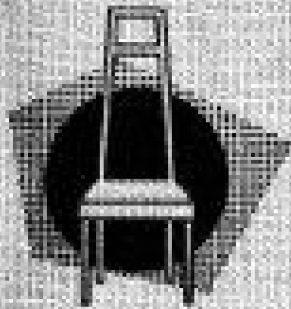

OFFICE COPY

CREATORS OF FINE CHAIRS

Michigan
Chair Co.

GRAND RAPIDS, MICHIGAN

No. 154 Solid Cherry
Height 36 Depth of Seat 21
Width across Front 22
Foam Rubber Seat

GRAND RAPIDS, MICHIGAN

No. 152 Solid Cherry
Height 35 Depth of Seat 18
Width across Front 20½
Foam Rubber Seat

GRAND RAPIDS, MICHIGAN

No. 153 Solid Cherry
Height 35 Depth of Seat 19
Width across Front 22
Foam Rubber Seat

No. 174 Solid Cherry
Height $35\frac{1}{2}$ Depth of Seat $18\frac{1}{2}$
Width across Front 20
Foam Rubber Seat

No. 175 Solid Cherry
Height 36 Depth of Seat $19\frac{1}{2}$
Width across Front 23
Foam Rubber Seat

No. 124 Solid Cherry
Height 35 Depth of Seat 16
Width across Front 18
Foam Rubber Seat

No. 125 Solid Cherry
Height 36 $\frac{1}{2}$ Depth of Seat 18
Width across Front 20
Foam Rubber Seat