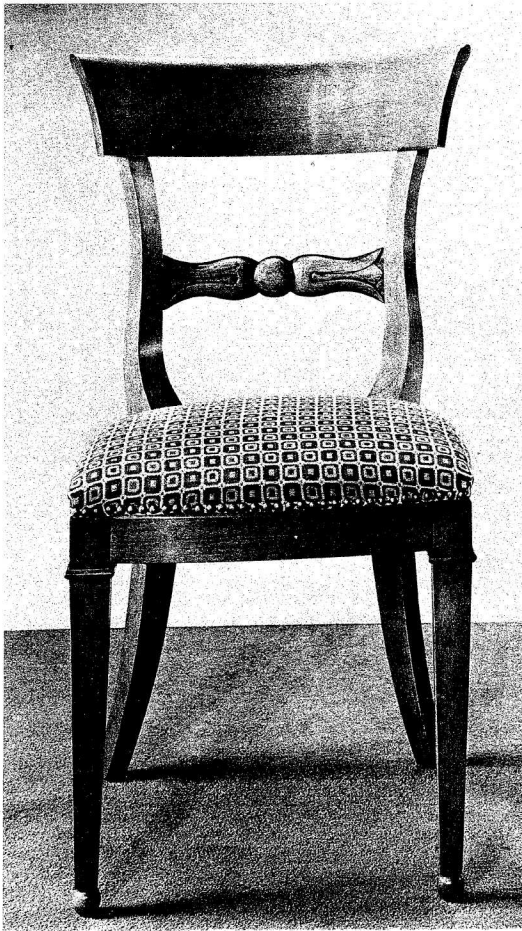

OFFICE COPY

CREATORS OF FINE CHAIRS

Michigan
Chair Co.

GRAND RAPIDS, MICHIGAN

No. 154 Solid Cherry
Height 36 Depth of Seat 21
Width across Front 22
Foam Rubber Seat

GRAND RAPIDS, MICHIGAN

No. 152 Solid Cherry
Height 35 Depth of Seat 18
Width across Front 20½
Foam Rubber Seat

GRAND RAPIDS, MICHIGAN

No. 153 Solid Cherry
Height 35 Depth of Seat 19
Width across Front 22
Foam Rubber Seat

No. 174 Solid Cherry
Height $35\frac{1}{2}$ Depth of Seat $18\frac{1}{2}$
Width across Front 20
Foam Rubber Seat

No. 175 Solid Cherry
Height 36 Depth of Seat $19\frac{1}{2}$
Width across Front 23
Foam Rubber Seat

No. 124 Solid Cherry
Height 35 Depth of Seat 16
Width across Front 18
Foam Rubber Seat

No. 125 Solid Cherry
Height 36 $\frac{1}{2}$ Depth of Seat 18
Width across Front 20
Foam Rubber Seat