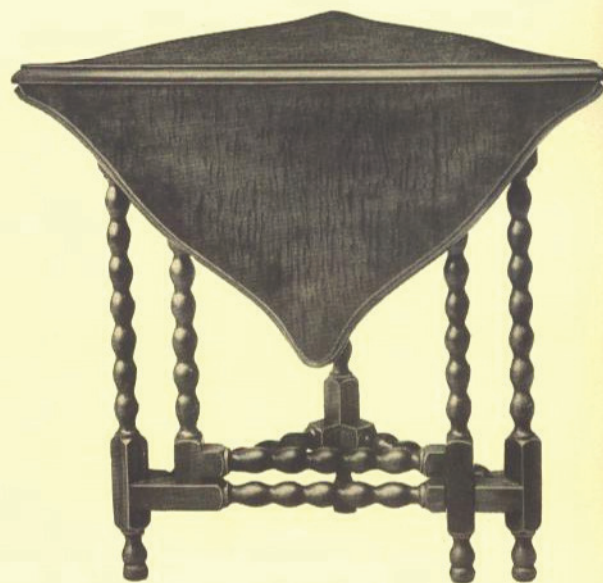

No. K 179
Maple
Maple Finish
Mahogany Finish
Top 22 x 30 inches
Height 26 inches

No. K 180
Maple
Maple Finish
Mahogany Finish
Top 20 x 20 inches
Height 25 inches

No. A 960
 Birch
 Mahogany Finish
 Walnut Finish
 Top 17 x 39 inches
 Height 19 inches