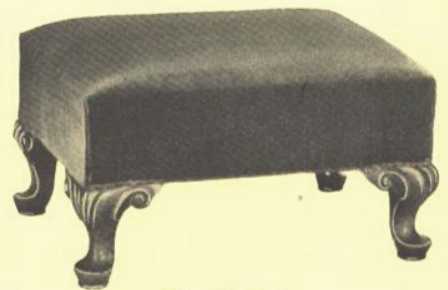

No. K 361
Solid Mahogany
Top 16 x 21 inches
Height 14 inches