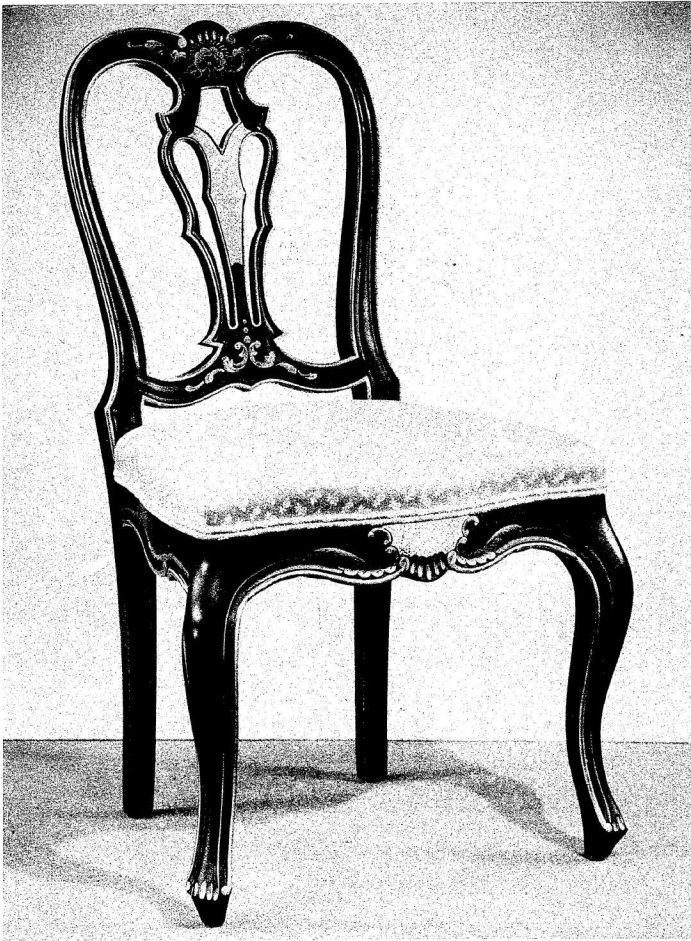

**No. 149 Solid Cherry**  
 Height 34 Depth of Seat 19½  
 Width across Front 25  
 Foam Rubber Seat  
 Far Eastern in flavor!

GRAND RAPIDS, MICHIGAN

**No. 183 Solid Cherry**

Juvenile Love Seat — Louis XV  
Height 20 Depth of Seat 14½  
Width across Front 25½  
Foam Rubber Seat

**No. 156 Solid Cherry**  
 Height 35½ Depth of Seat 17  
 Width across Front 21  
 Foam Rubber Seat

GRAND RAPIDS, MICHIGAN

**No. 180 Solid Cherry**  
 Height 36 Depth of Seat 18  
 Width across Front 19½  
 Foam Rubber Seat