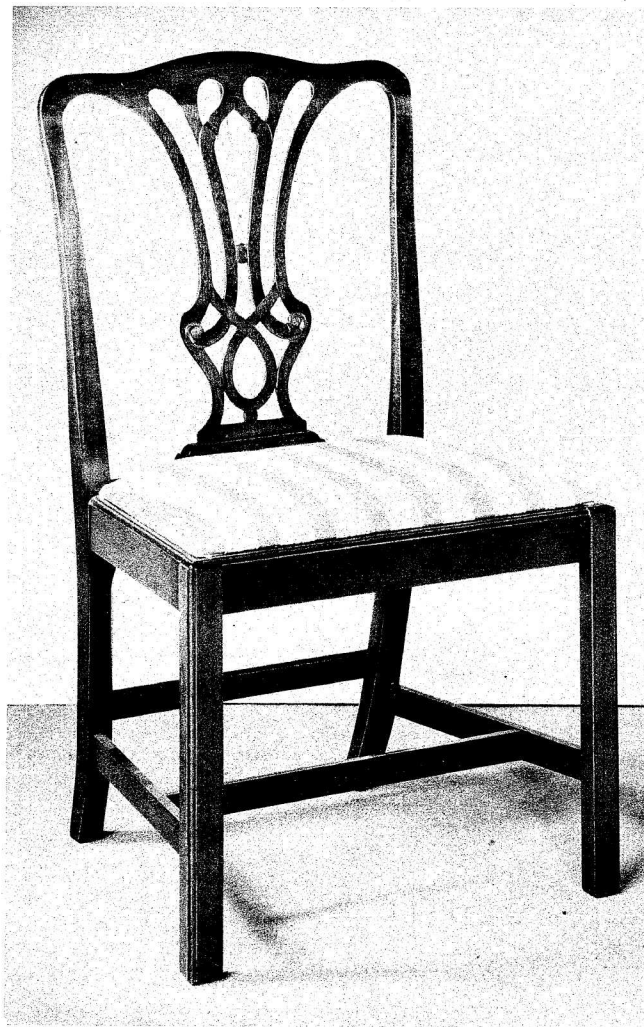

**No. 163 Solid Cherry**  
 Height 32 Depth of Seat 17½  
 Width across Front 20  
 Foam Rubber Seat

**No. 100 $\frac{1}{2}$  Hand Decorated**  
 Height 35 Depth of Seat 15  
 Width across Front 18  
 This chair available in  
 Fruitwood finish — No. 100

**No. 144 Solid Cherry**  
 Height 35 Depth of Seat 15  
 Width across Front 18

**No. 121 Solid Cherry**  
 Height 35 Depth of Seat 19  
 Width across Front 21  
 Foam Rubber Seat

**No. 120 Solid Cherry**  
 Height 34 Depth of Seat 16  
 Width across Front 17 $\frac{3}{4}$   
 Foam Rubber Seat