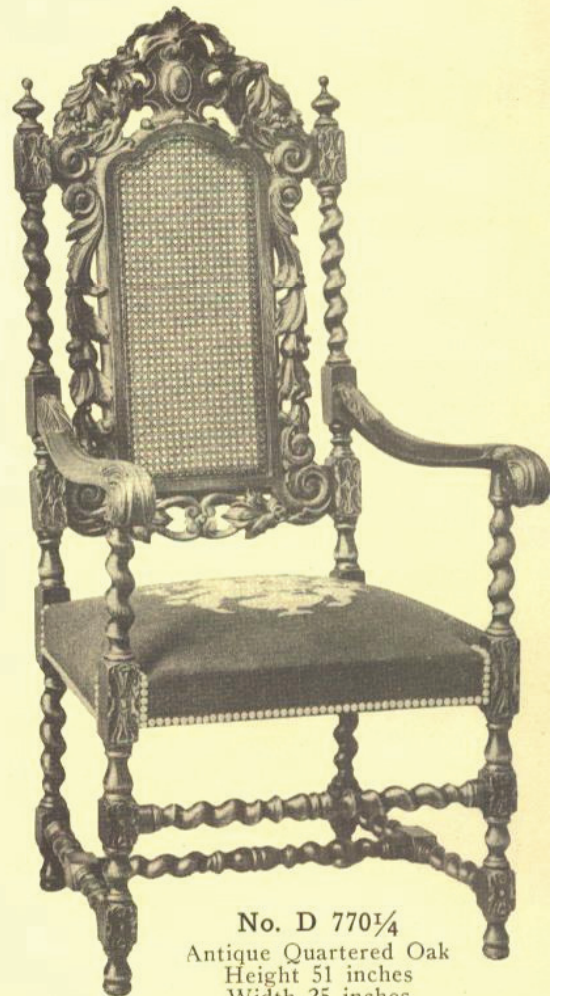

No. D 638 $\frac{1}{4}$   
Solid Mahogany  
Height 50 inches  
Width 24 inches

No. D 791 $\frac{3}{4}$   
Solid Mahogany  
Antique Quartered Oak  
Length 57 inches  
Height 46 inches

No. D 791  
Solid Mahogany  
Antique Quartered Oak  
Height 44 inches  
Width 20 inches

No. D 791 $\frac{1}{4}$   
Solid Mahogany  
Antique Quartered Oak  
Height 46 inches  
Width 24 inches

No. D 639  
Solid Mahogany  
Height 44 inches  
Width 21 inches

No. D 639 $\frac{1}{4}$   
Solid Mahogany  
Height 47 inches  
Width 25 inches

No. D 770  
Antique Quartered Oak  
Height 49 inches  
Width 21 inches

No. D 770 $\frac{1}{4}$   
Antique Quartered Oak  
Height 51 inches  
Width 25 inches

No. D 776  
Solid Mahogany  
Height 49 inches  
Width 21 inches