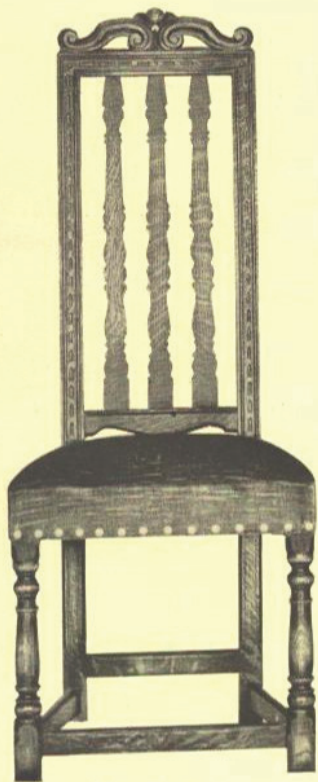

No. D 791 $\frac{1}{4}$   
Solid Mahogany  
Antique Quartered Oak  
Height 46 inches  
Width 24 inches

No. D 639  
Solid Mahogany  
Height 44 inches  
Width 21 inches

No. D 639 $\frac{1}{4}$   
Solid Mahogany  
Height 47 inches  
Width 25 inches

No. D 770  
Antique Quartered Oak  
Height 49 inches  
Width 21 inches

No. D 770 $\frac{1}{4}$   
Antique Quartered Oak  
Height 51 inches  
Width 25 inches

No. D 776  
Solid Mahogany  
Height 49 inches  
Width 21 inches

No. D 776 $\frac{1}{4}$   
Solid Mahogany  
Height 52 inches  
Width 27 inches

No. D 860  
Solid Mahogany  
Height 49 inches

No. D 860 $\frac{1}{4}$   
Solid Mahogany  
Height 51 inches

No. D 770 with Fringe  
Height 49 inches

No. K 128  
Quartered Oak  
Antique Finish  
Top 16 x 48 inches  
Height 32 inches  
Mirror No. K 128½  
20 x 32 inches

No. D 770 with Fringe  
Height 49 inches

**No. D 852**  
Height 46 inches  
Width 19 inches