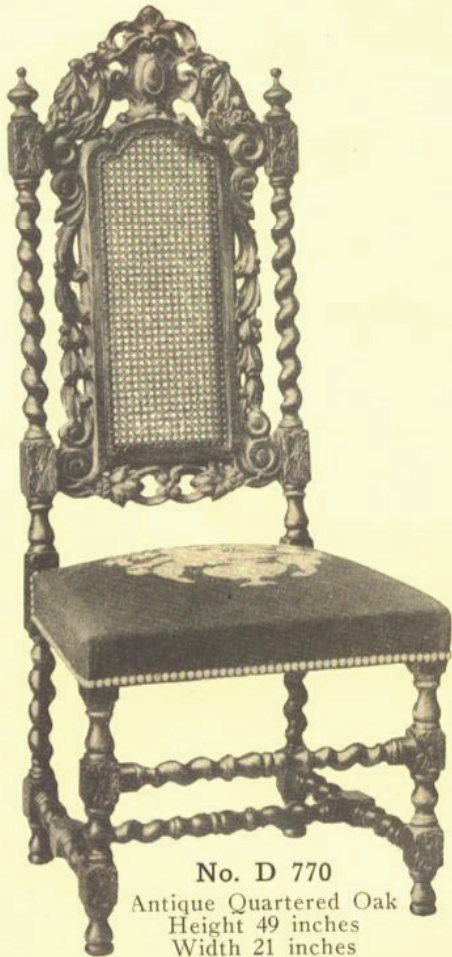

No. D 605  
Birch  
Mahogany Finish  
Walnut Finish  
Height 45 inches  
Width 20 inches

No. D 638  
Solid Mahogany  
Height 48 inches  
Width 20 inches

No. D 605 $\frac{1}{4}$   
Birch  
Mahogany Finish  
Walnut Finish  
Height 48 inches  
Width 23 inches

No. D 638 $\frac{1}{4}$   
Solid Mahogany  
Height 50 inches  
Width 24 inches

No. D 791 $\frac{3}{4}$   
Solid Mahogany  
Antique Quartered Oak  
Length 57 inches  
Height 46 inches

No. D 791  
Solid Mahogany  
Antique Quartered Oak  
Height 44 inches  
Width 20 inches

No. D 791 $\frac{1}{4}$   
Solid Mahogany  
Antique Quartered Oak  
Height 46 inches  
Width 24 inches

No. D 639  
Solid Mahogany  
Height 44 inches  
Width 21 inches

No. D 639 $\frac{1}{4}$   
Solid Mahogany  
Height 47 inches  
Width 25 inches

No. D 770  
Antique Quartered Oak  
Height 49 inches  
Width 21 inches

No. D 770 $\frac{1}{4}$   
Antique Quartered Oak  
Height 51 inches  
Width 25 inches

No. D 776  
Solid Mahogany  
Height 49 inches  
Width 21 inches