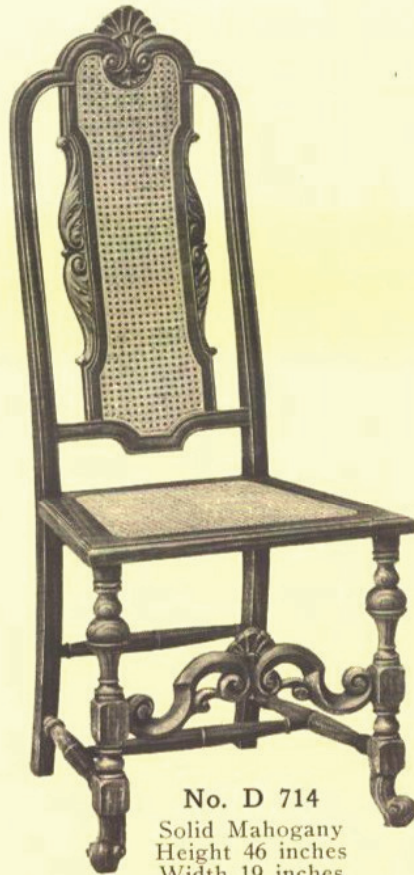

No. D 714
Solid Mahogany
Height 46 inches
Width 19 inches