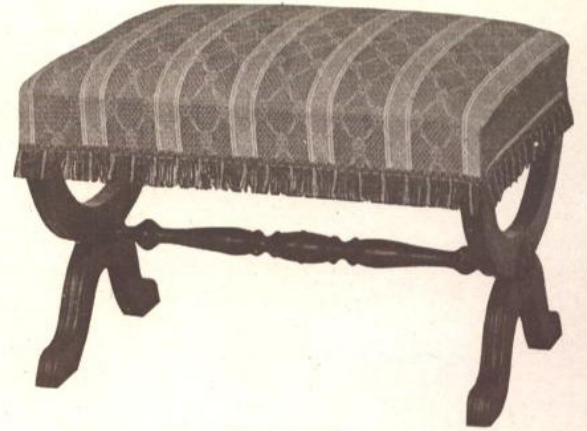

*These benches are sold both individually and  
as a set of four. See price list.*

No. A 959  
Gum  
Mahogany Finish  
Walnut Finish  
Top 17 x 39. Height 19 inches

No. A 958  
Gum  
Mahogany Finish  
Walnut Finish  
Top 17 x 39. Height 19 inches

No. A 882  
Solid Mahogany  
Top 15 x 36. Height 18 inches

No. K 276  
Gum  
Mahogany Finish  
Walnut Finish  
Top 18 x 25. Height 18 inches

No. A 821  
Solid Mahogany  
Top 16 x 40. Height 20 inches  
Piano Bench  
Lift Top