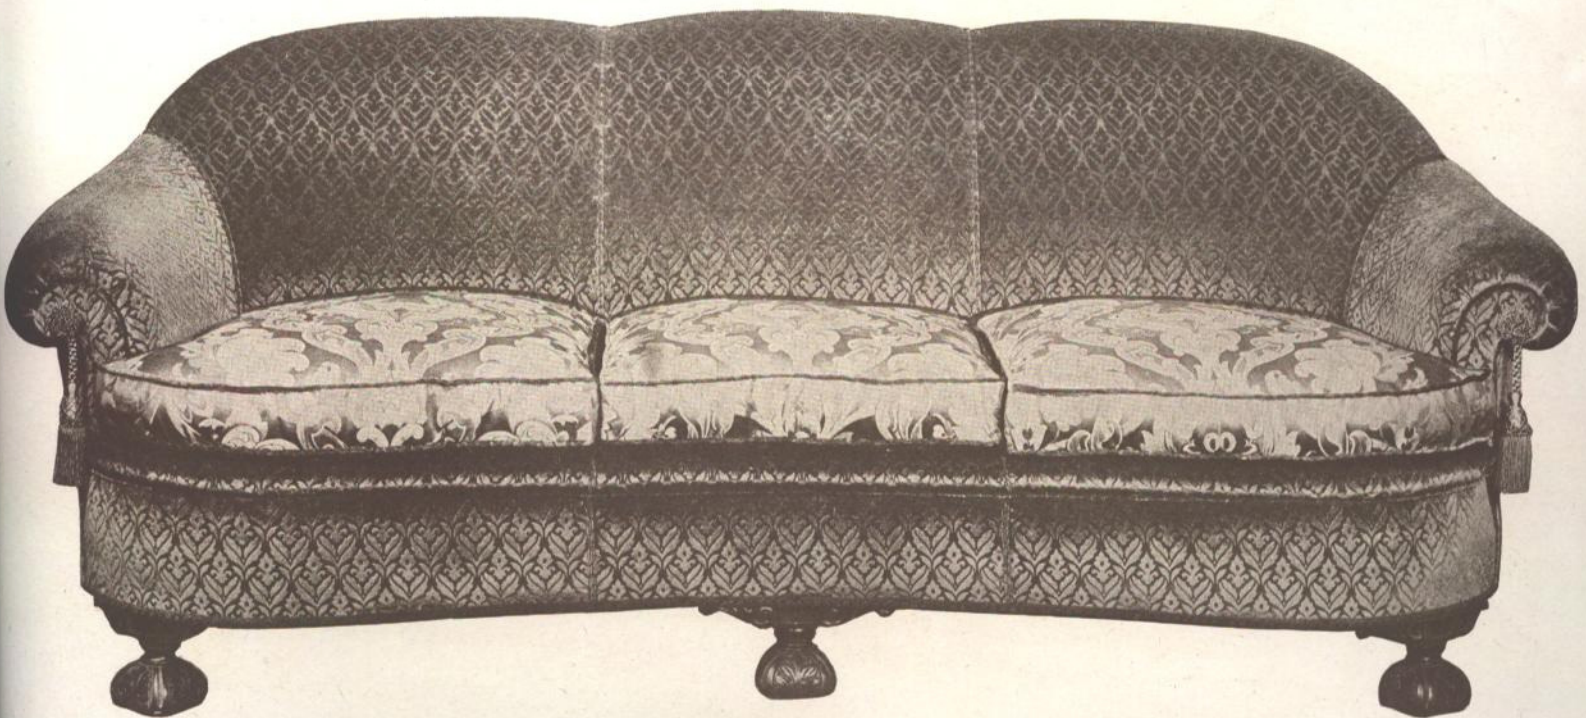

No. S 5040  
Solid Walnut  
Length 71 inches  
Height 37 inches

No. S 3065 $\frac{1}{4}$

Gum

Mahogany Finish

Walnut Finish

Height 33 inches

Width 43 inches

No. S 3065