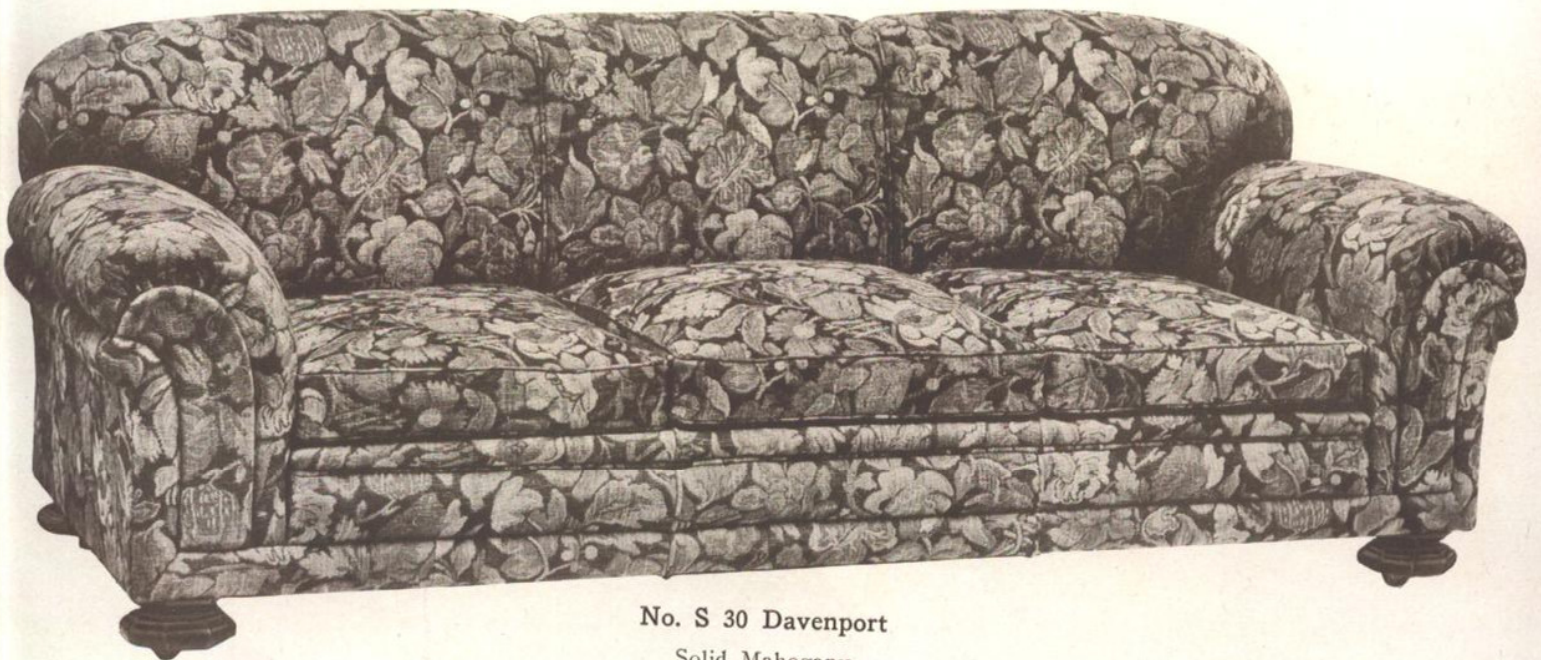

Gum

Mahogany Finish

Walnut Finish

Length 94 inches

**No. S 5065 Settee**

Solid Walnut  
Length 55 inches  
Height 36 inches

**No. S 501 Love Seat**

Gum  
Mahogany Finish  
Walnut Finish  
Length 58 inches  
Height 30 inches