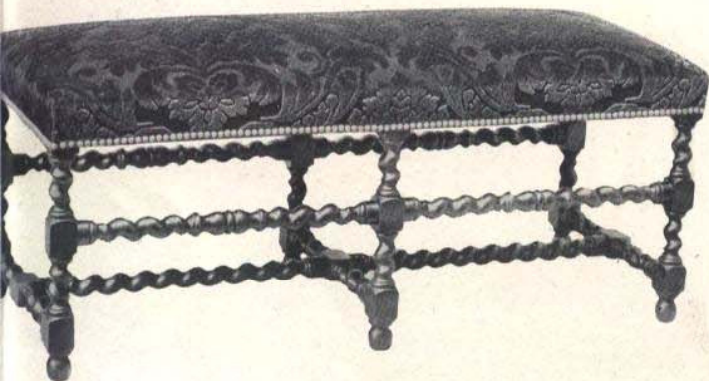

Breakfast Room Chairs

High Chairs and Youth's Chairs

Children's Chairs and Rockers

No. A 828  
Solid Mahogany  
Top 18 x 46. Height 18 inches

No. A 829  
Solid Mahogany  
Top 19 x 47. Height 28 inches

No. A 830  
Quartered Oak  
Solid Mahogany  
Top 18 x 46. Height 18 inches

No. A 831  
Quartered Oak  
Solid Mahogany  
Top 19 x 47. Height 28 inches

No. A 832  
Quartered Oak  
Solid Mahogany  
Top 18 x 46. Height 18 inches

No. A 833  
Quartered Oak  
Solid Mahogany  
Top 19 x 47. Height 28 inches