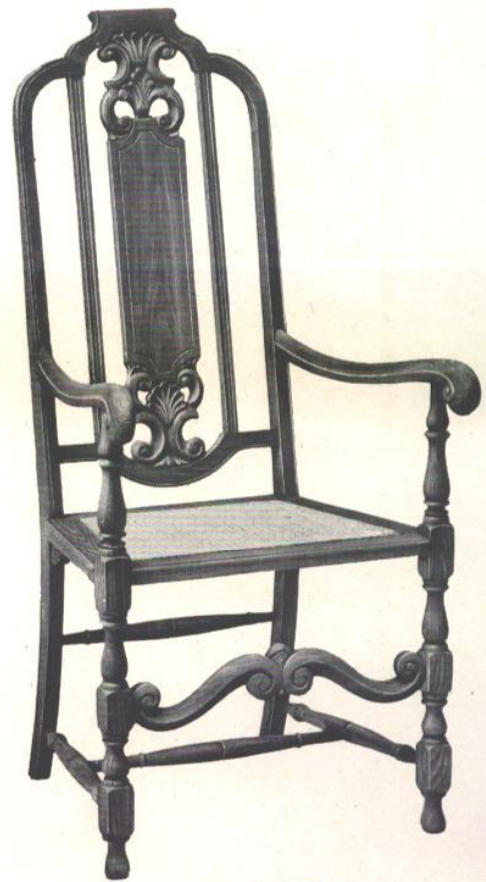

No. D 676¼  
Solid Mahogany  
Height 52 inches

No. D 747  
Birch  
Mahogany Finish  
Walnut Finish  
Height 47 inches

No. D 747¼  
Birch  
Mahogany Finish  
Walnut Finish  
Height 49 inches

No. D 705

Birch  
Mahogany Finish  
Walnut Finish  
Height 48 inches

No. D 705¼

Birch  
Mahogany Finish  
Walnut Finish  
Height 50 inches

No. D 704

Birch  
Mahogany Finish  
Walnut Finish  
Height 47 inches

Birch  
Mahogany Finish  
Walnut Finish  
Height 50 inches

No. D 713  
Birch  
Mahogany Finish  
Walnut Finish  
Height 46 inches