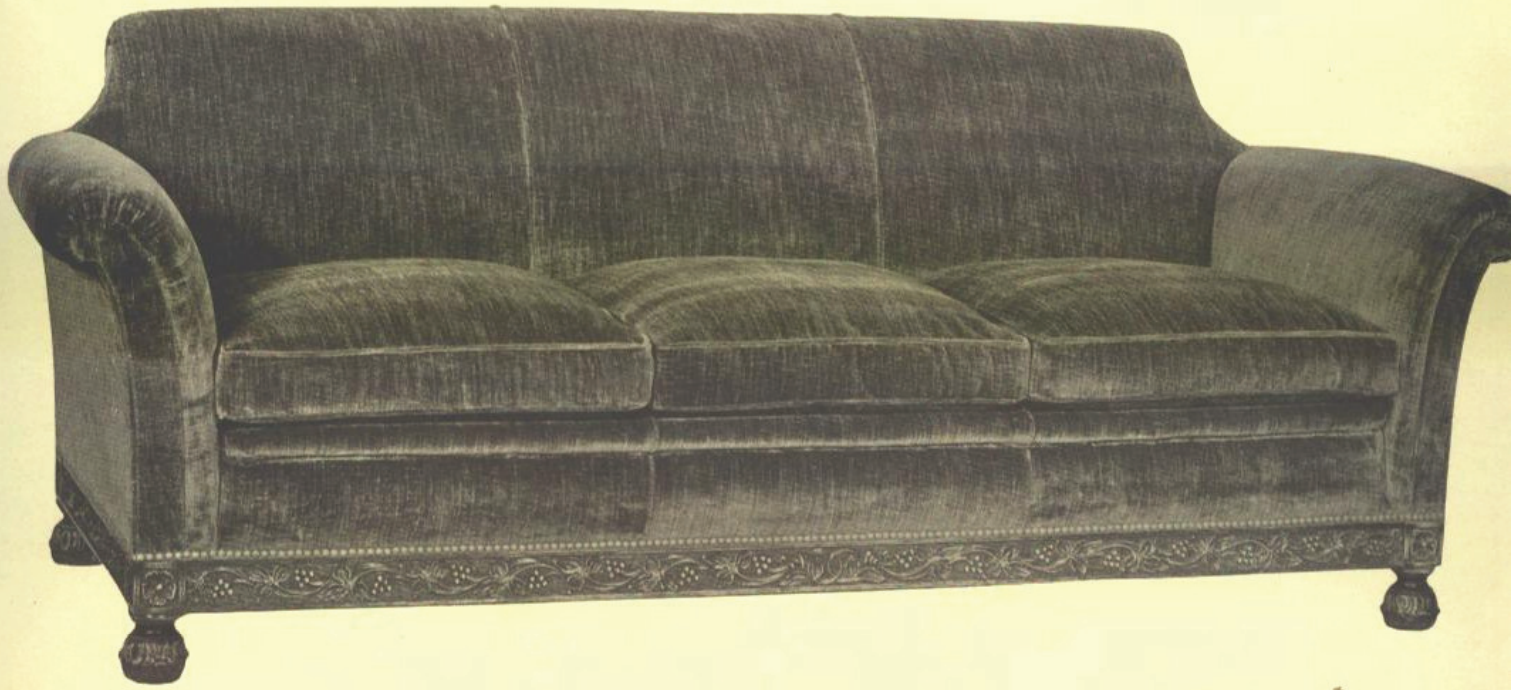

No. S 475  
Solid Mahogany  
Length 80 inches  
Height 37 inches

No. S 945  
Solid Walnut  
Length 76 inches  
Height 36 inches

No. S 550  
Solid Walnut  
Length 86 inches  
Height 35 inches

No. 3075  
Solid Mahogany  
Length 84 inches  
Height 29 inches

No. S 30  
Solid Mahogany  
Length 92 inches  
Height 35 inches

No. S 735  
Quartered Oak  
Antique Finish  
Length 87 inches  
Height 34 inches

No. S 455  
Walnut  
Length 72 inches  
Height 37 inches  
Adjustable Drop-End Sofa