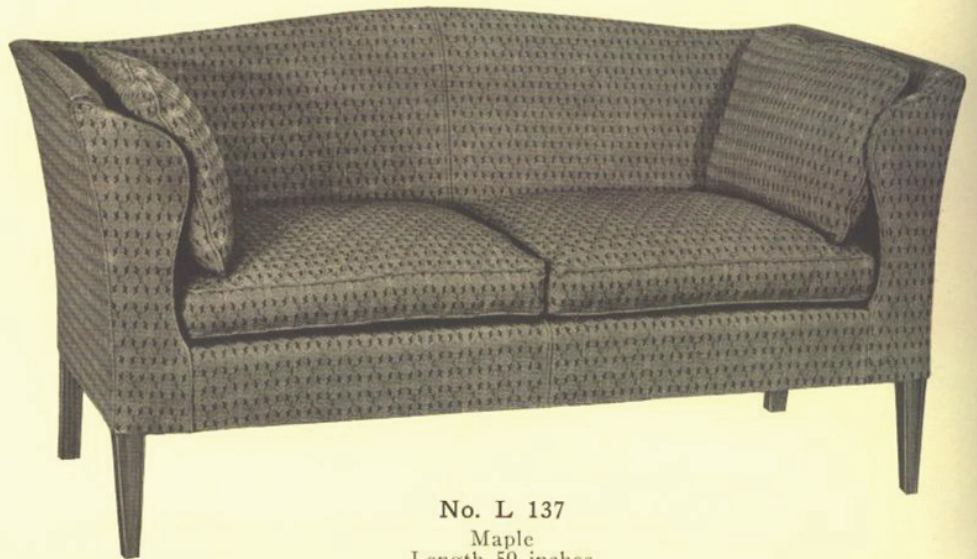

No. S 920 $\frac{1}{4}$   
Cathedral Oak  
Height 34 inches  
Width 30 inches

No. S 920  
Cathedral Oak  
Length 78 inches  
Height 33 inches

No. S 115  
Solid Mahogany  
Length 58 inches  
Height 32 inches