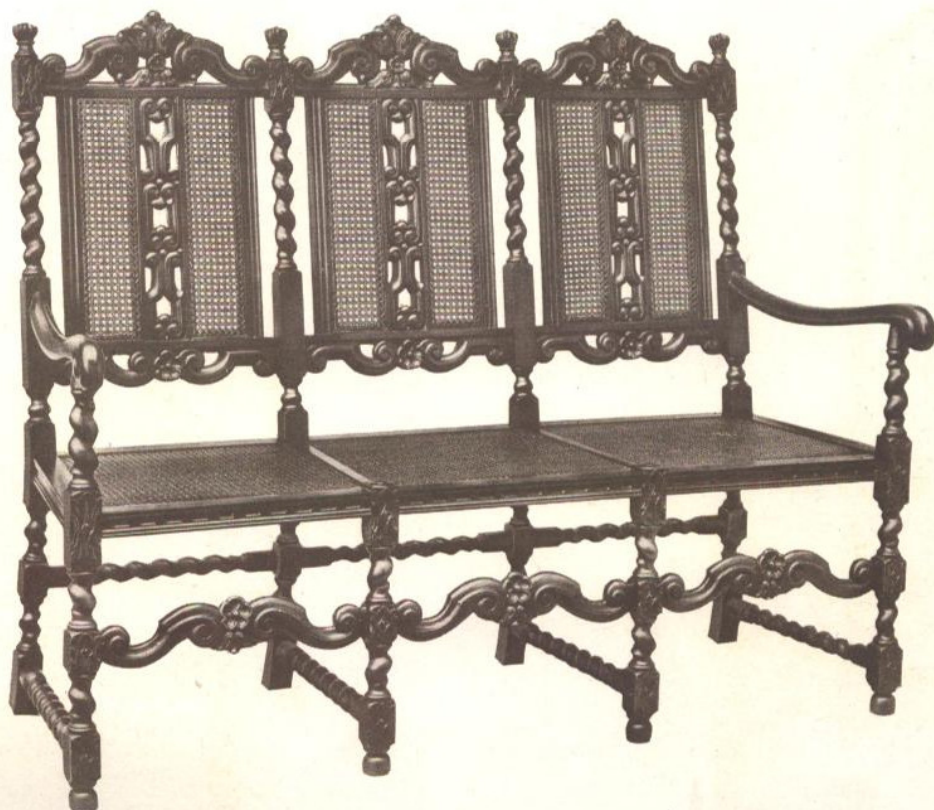

No. D 714
Solid Mahogany
Height 46 inches

No. D 714 $\frac{1}{4}$
Solid Mahogany
Height 49 inches

No. D 791

Solid Mahogany
Antique Quartered Oak
Height 44 inches

No. D 791 $\frac{1}{4}$

Solid Mahogany
Antique Quartered Oak
Height 46 inches