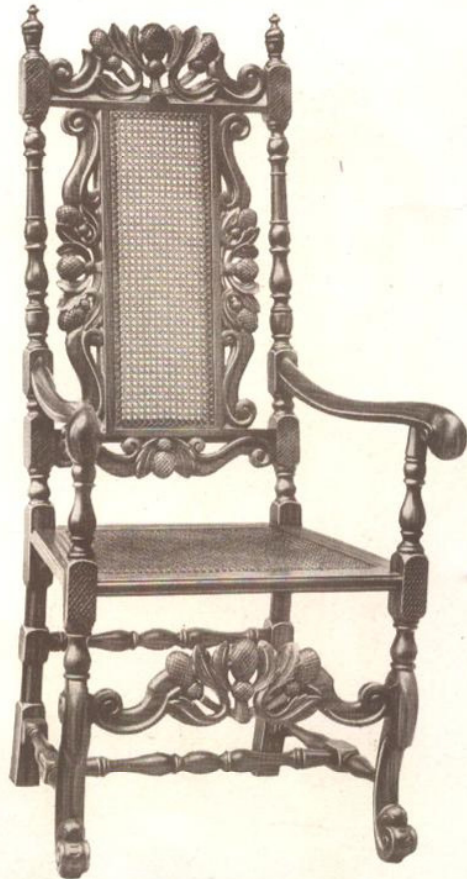

No. D 621
Gum
Mahogany Finish
Walnut Finish
Height 48 inches

No. D 621 $\frac{1}{4}$
Gum
Mahogany Finish
Walnut Finish
Height 50 inches

No. D 717
Solid Mahogany
Height 47 inches

No. D 717 $\frac{1}{4}$
Solid Mahogany
Height 51 inches

No. D 792
Solid Mahogany
Height 49 inches

No. D 792 $\frac{1}{4}$
Solid Mahogany
Height 51 inches

No. D 801
Solid Mahogany
Height 48 inches

No. D 801 $\frac{1}{4}$
Solid Mahogany
Height 51 inches

No. D 777
Solid Mahogany
Height 49 inches