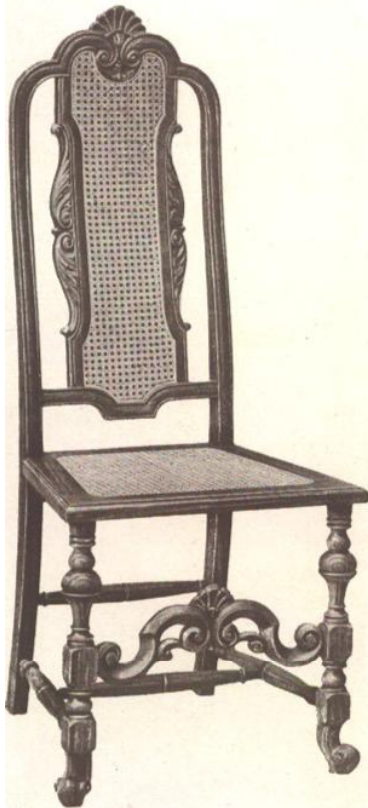

No. D 790
Solid Mahogany
Height 47 inches

No. D 790 $\frac{1}{4}$
Solid Mahogany
Height 49 inches

No. D 226

Gum
Mahogany Finish
Walnut Finish
Height 49 inches

No. D 227

Gum
Mahogany Finish
Walnut Finish
Height 51 inches

No. D 393

Solid Mahogany
Height 53 inches

No. D 393 $\frac{1}{4}$

Solid Mahogany
Height 56 inches

Made by
MASTER C

No. D 676
Solid Mahogany
Height 50 inches

No. D 676 $\frac{1}{4}$
Solid Mahogany
Height 52 inches

No. D 714
Solid Mahogany
Height 46 inches

No. D 714 $\frac{1}{4}$
Solid Mahogany
Height 49 inches

No. D 791

Solid Mahogany
Antique Quartered Oak
Height 44 inches

No. D 791 $\frac{1}{4}$

Solid Mahogany
Antique Quartered Oak
Height 46 inches