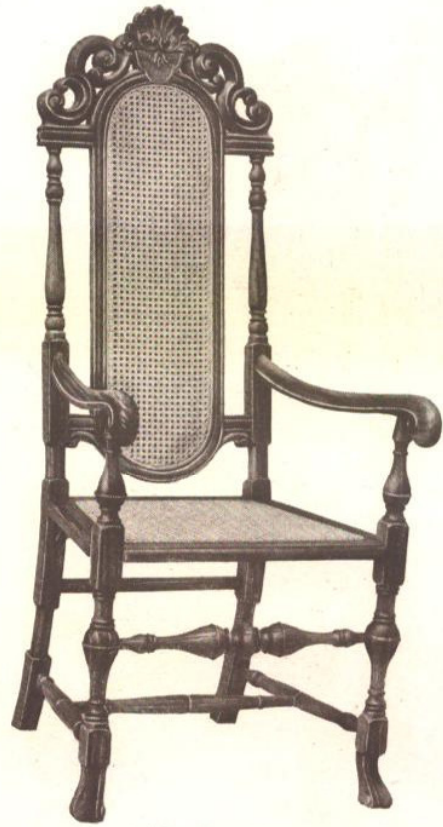

No. D 393

Solid Mahogany
Height 53 inches

No. D 393 $\frac{1}{4}$

Solid Mahogany
Height 56 inches

Made by
MASTER C

No. D 676
Solid Mahogany
Height 50 inches

No. D 676 $\frac{1}{4}$
Solid Mahogany
Height 52 inches

No. D 714
Solid Mahogany
Height 46 inches

No. D 714 $\frac{1}{4}$
Solid Mahogany
Height 49 inches

No. D 791

Solid Mahogany
Antique Quartered Oak
Height 44 inches

No. D 791 $\frac{1}{4}$

Solid Mahogany
Antique Quartered Oak
Height 46 inches