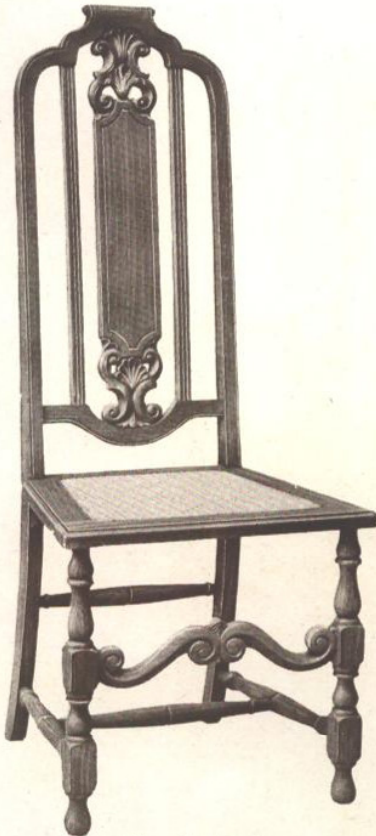

No. D 714
Solid Mahogany
Height 46 inches

No. D 714 $\frac{1}{4}$
Solid Mahogany
Height 49 inches

No. D 791

Solid Mahogany
Antique Quartered Oak
Height 44 inches

No. D 791 $\frac{1}{4}$

Solid Mahogany
Antique Quartered Oak
Height 46 inches

No. D 791 $\frac{3}{4}$

Solid Mahogany
Antique Quartered Oak
Length 57 inches
Height 46 inches

No. D 605

Birch
Mahogany Finish
Walnut Finish
Height 45 inches

No. D 605 $\frac{1}{4}$

Birch
Mahogany Finish
Walnut Finish
Height 48 inches

No. D 713

Birch
Mahogany Finish
Walnut Finish
Height 46 inches

No. D 713 $\frac{1}{4}$

Birch
Mahogany Finish
Walnut Finish
Height 48 inches

No. D 638
Solid Mahogany
Height 48 inches

No. D 638 $\frac{1}{4}$
Solid Mahogany
Height 50 inches