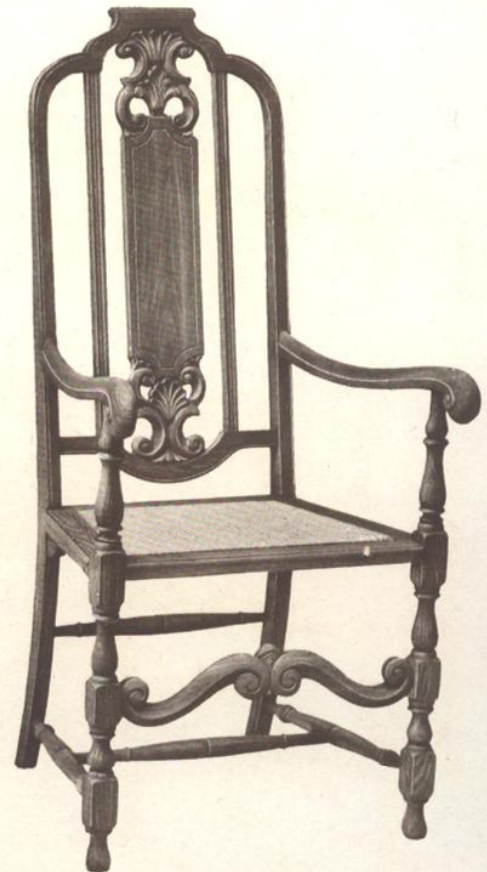

No. D 714
Solid Mahogany
Height 46 inches

No. D 714 $\frac{1}{4}$
Solid Mahogany
Height 49 inches

No. D 791

Solid Mahogany
Antique Quartered Oak
Height 44 inches

No. D 791 $\frac{1}{4}$

Solid Mahogany
Antique Quartered Oak
Height 46 inches

No. D 791 $\frac{3}{4}$

Solid Mahogany
Antique Quartered Oak
Length 57 inches
Height 46 inches

No. D 605

Birch
Mahogany Finish
Walnut Finish
Height 45 inches

No. D 605 $\frac{1}{4}$

Birch
Mahogany Finish
Walnut Finish
Height 48 inches

No. D 713

Birch
Mahogany Finish
Walnut Finish
Height 46 inches

No. D 713 $\frac{1}{4}$

Birch
Mahogany Finish
Walnut Finish
Height 48 inches

No. D 638
Solid Mahogany
Height 48 inches

No. D 638 $\frac{1}{4}$
Solid Mahogany
Height 50 inches