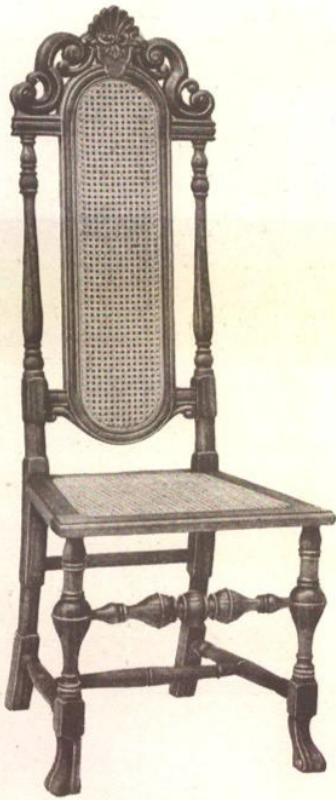

No. D 790
Solid Mahogany
Height 47 inches

No. D 790 $\frac{1}{4}$
Solid Mahogany
Height 49 inches

No. D 226

Gum
Mahogany Finish
Walnut Finish
Height 49 inches

No. D 227

Gum
Mahogany Finish
Walnut Finish
Height 51 inches

No. D 393

Solid Mahogany
Height 53 inches

No. D 393 $\frac{1}{4}$

Solid Mahogany
Height 56 inches

Made by
MASTER C

No. D 676
Solid Mahogany
Height 50 inches

No. D 676 $\frac{1}{4}$
Solid Mahogany
Height 52 inches

No. D 714
Solid Mahogany
Height 46 inches

No. D 714 $\frac{1}{4}$
Solid Mahogany
Height 49 inches

No. D 791

Solid Mahogany
Antique Quartered Oak
Height 44 inches

No. D 791 $\frac{1}{4}$

Solid Mahogany
Antique Quartered Oak
Height 46 inches